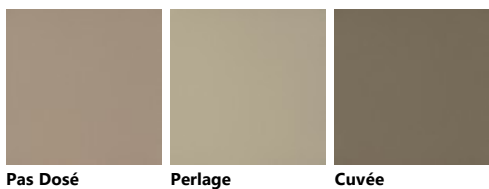

Palette_Colori Rivo

Decorative melamine

Decorative melamine

Metal Effect lacquered – D.22

Stained Aluminium Dark steel Stained Copper Stained Steel Stained Brass

Glossy Lacquered – D.22

Beige Blue Lagoon Mink Light Grey Dove Grey Porcelain Cream Tundra Grey Titanium Grey Aloe Green

Volcano Grey Coral Red Moon Blue Prestige White Morocco Red Iron Grey Mustard Yellow Powder Pink Teal Green

Heron Grey Rust Matera Grey Ruby Red Mineral Green Agave Blue Slate Black

Matt Lacquered – D.23

Beige Blue Lagoon Mink Porcelain Cream Tundra Grey Dove Grey Titanium Grey Aloe Green Volcano Grey

Moon Blue Light Grey Prestige White Morocco Red Iron Grey Coral Red Mustard Yellow Powder Pink Teal Green

Heron Grey Rust Matera Grey Ruby Red Mineral Green Agave Blue Slate Black

Matt lacquered

Pearl-Effect glossy lacquered – D.22

Pearl-Effect matt lacquered – D.22

Dark Steel finish Aluminium frame door with Glass