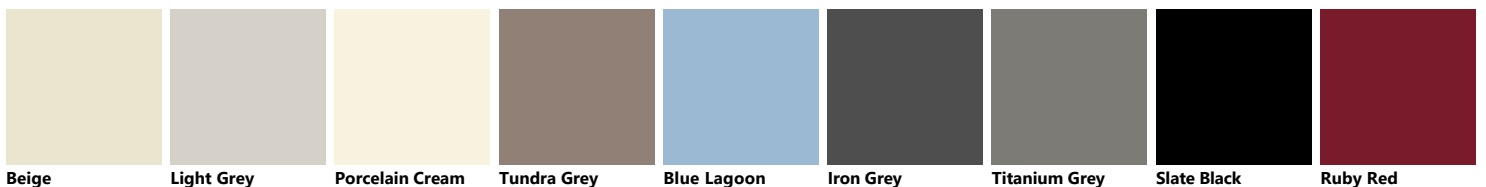

Palette_Colori Rivo

Glossy lacquered

Matt lacquered

Decorative melamine

Glossy Lacquered – D.22

Matt Lacqured – D.23

Decorative melamine

Sheet metal Burnt Wood Grey Burnt Wood Distressed Wood Distressed Wood Grey Soft Concrete Ink Black Lavagna Ink Blue Scav572_Lavagna Shadow

Cloud Mist Oriental Oriental Light Gold Oak Cottage Lodge

Metal Effect lacquered – D.22

Stained Steel Stained Brass Stained Copper Stained Aluminium Dark steel

Pearl-Effect glossy lacquered – D.22

Cuvée Pas Dosé Perlage