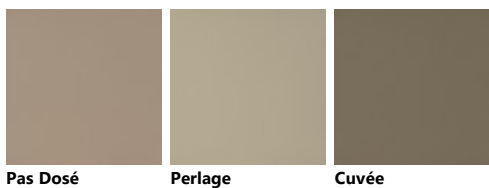

Palette_Colori Rivo

Decorative melamine

Decorative melamine

Metal Effect lacquered – D.22

Stained Aluminium Dark steel Stained Copper Stained Steel Stained Brass

Glossy Lacquered – D.22

Beige Blue Lagoon Mink Light Grey Dove Grey Porcelain Cream Tundra Grey Titanium Grey Aloe Green

Volcano Grey Coral Red Moon Blue Prestige White Morocco Red Iron Grey Mustard Yellow Powder Pink Teal Green

Heron Grey Rust Matera Grey Ruby Red Mineral Green Agave Blue Slate Black

Matt Lacquered – D.23

Beige Blue Lagoon Mink Porcelain Cream Tundra Grey Dove Grey Titanium Grey Aloe Green Volcano Grey

Moon Blue Light Grey Prestige White Morocco Red Iron Grey Coral Red Mustard Yellow Powder Pink Teal Green

Heron Grey Rust Matera Grey Ruby Red Mineral Green Agave Blue Slate Black

Matt lacquered

Pearl-Effect glossy lacquered – D.22

Pearl-Effect matt lacquered – D.22

Dark Steel finish Aluminium frame door with Glass