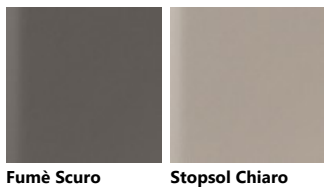

Palette_Colori Rivo

Decorative melamine

Decorative melamine

Metal Effect lacquered – D.22

Stained Aluminium Dark steel Stained Copper Stained Steel Stained Brass

Glossy Lacquered – D.22

Beige Blue Lagoon Mink Light Grey Dove Grey Porcelain Cream Tundra Grey Titanium Grey Aloe Green

Volcano Grey Coral Red Moon Blue Prestige White Morocco Red Iron Grey Mustard Yellow Powder Pink Teal Green

Heron Grey Rust Matera Grey Ruby Red Mineral Green Agave Blue Slate Black

Matt Lacquered – D.23

Beige Blue Lagoon Mink Porcelain Cream Tundra Grey Dove Grey Titanium Grey Aloe Green Volcano Grey

Moon Blue Light Grey Prestige White Morocco Red Iron Grey Coral Red Mustard Yellow Powder Pink Teal Green

Heron Grey Rust Matera Grey Ruby Red Mineral Green Agave Blue Slate Black

Matt lacquered

Pearl-Effect glossy lacquered – D.22

Pearl-Effect matt lacquered – D.22

Dark Steel finish Aluminium frame door with Glass