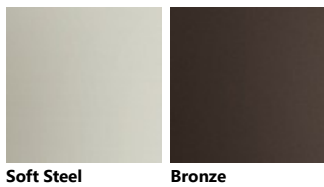

Palette_Colori Diesel Open Workshop

Glossy lacquered

Decorative melamine

Open-fronted elements

Matt lacquered

Glass

Smoky Glass

Ribbed Glass

Glass

Smoky Glass

Ribbed Glass