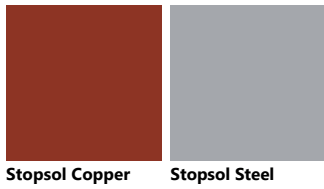

Palette_Colori Tetrax Living

Polished Glass

Stopsol

Matt glass