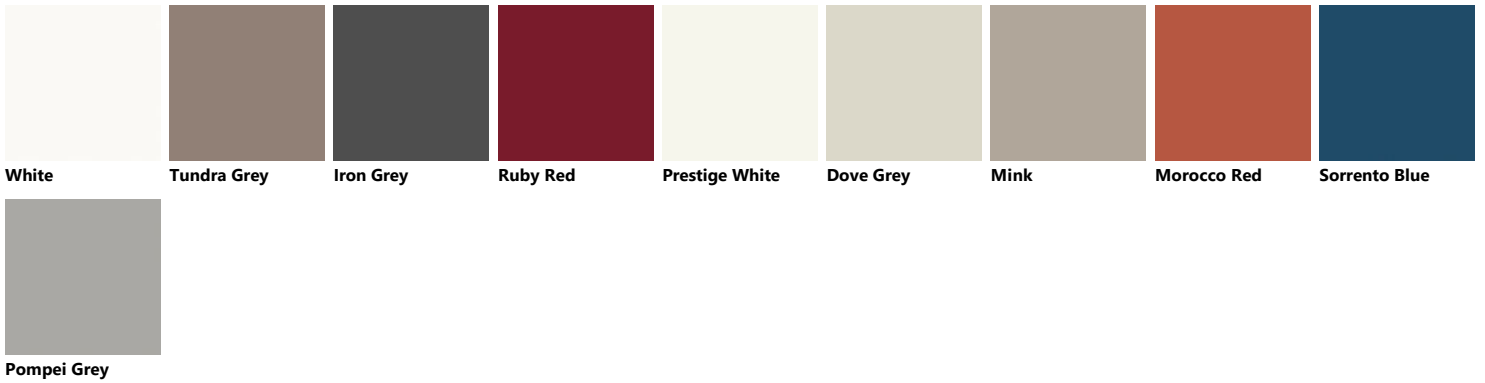

Palette_Colori Sax Living

Decorative melamine

Glossy lacquered

Matt lacquered

Decorative melamine

Glass

Glass

Screen Chiaro