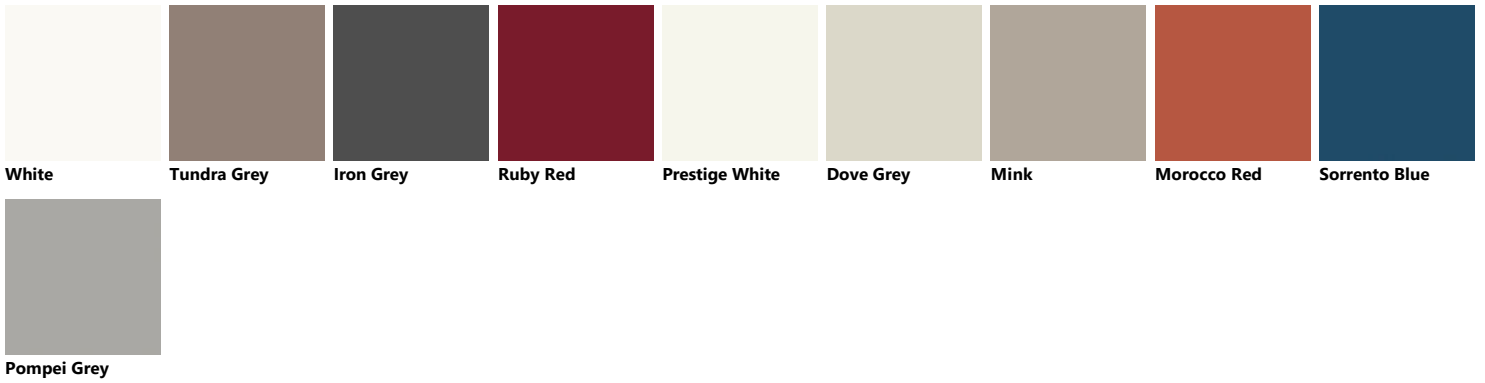

Palette_Colori Sax Living

Decorative melamine

Glossy lacquered

Matt lacquered

Decorative melamine

Glass

Glass

Screen Chiaro