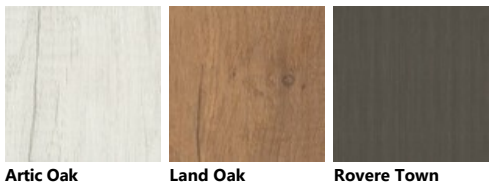

Palette_Colori Sax Living

Decorative melamine

Glossy lacquered

Matt lacquered

Decorative melamine

Glass

Glass

Screen Chiaro