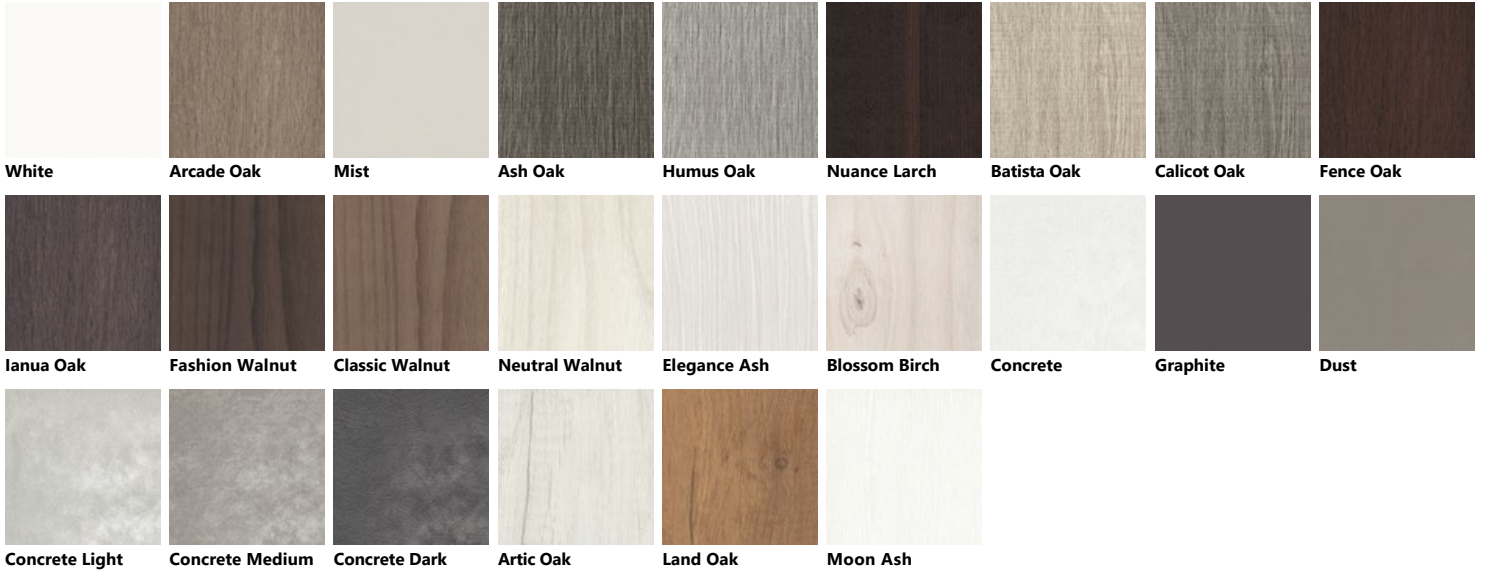

Palette_Colori Sax Living

Decorative melamine

Glossy lacquered

Matt lacquered

Decorative melamine

Glass

Glass

Screen Chiaro