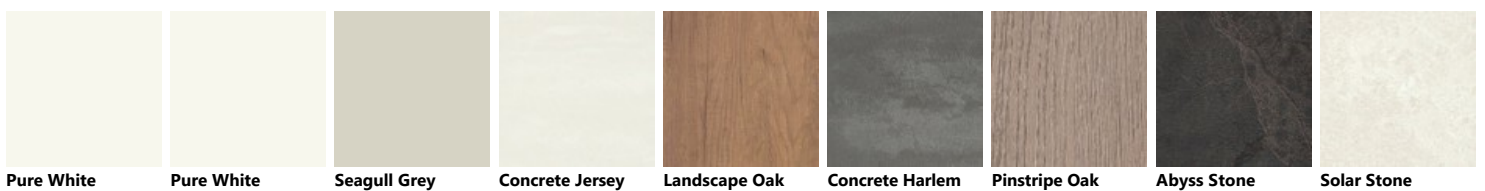

Palette_Colori Motus Living

Glossy lacquered

Matt lacquered

Metal Effect lacquered

Decorative melamine

Glass

Fumè Scuro