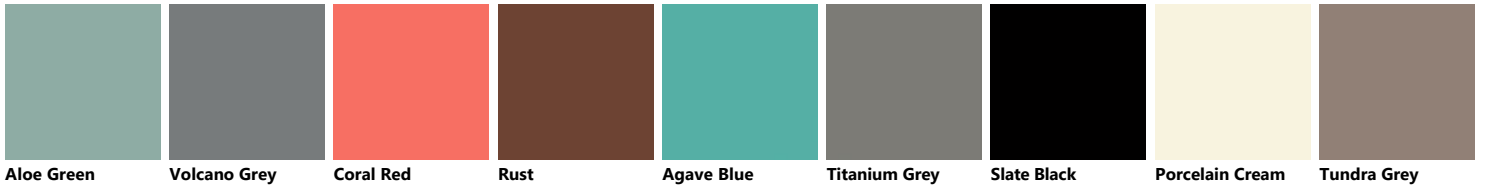

Palette_Colori Foodshelf Living

Decorative melamine

Metal Effect lacquered

Matt lacquered

Aloe Green

Volcano Grey

Coral Red

Rust

Agave Blue

Titanium Grey

Slate Black

Porcelain Cream

Tundra Grey

Dove Grey

Mustard Yellow

Beige

Blue Lagoon

Powder Pink

Teal Green

Matera Grey

Glossy lacquered

Morocco Red

Mink

Prestige White

Rust

Agave Blue

Porcelain Cream

Tundra Grey

Titanium Grey

Slate Black

Light Grey

Dove Grey