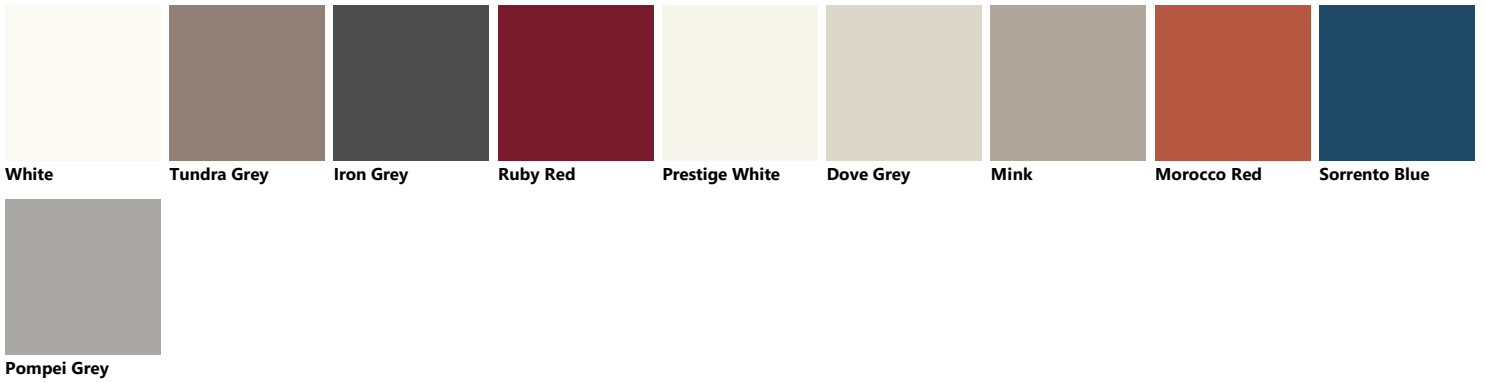

Palette_Colori Evolution Living

Decorative melamine

Glossy lacquered

Matt lacquered

Decorative melamine

Glass

Glass

Screen Chiaro