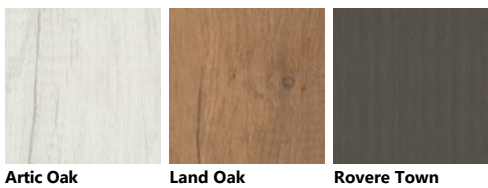

Palette_Colori Evolution Living

Decorative melamine

Glossy lacquered

Matt lacquered

Decorative melamine

Glass

Glass

Screen Chiaro