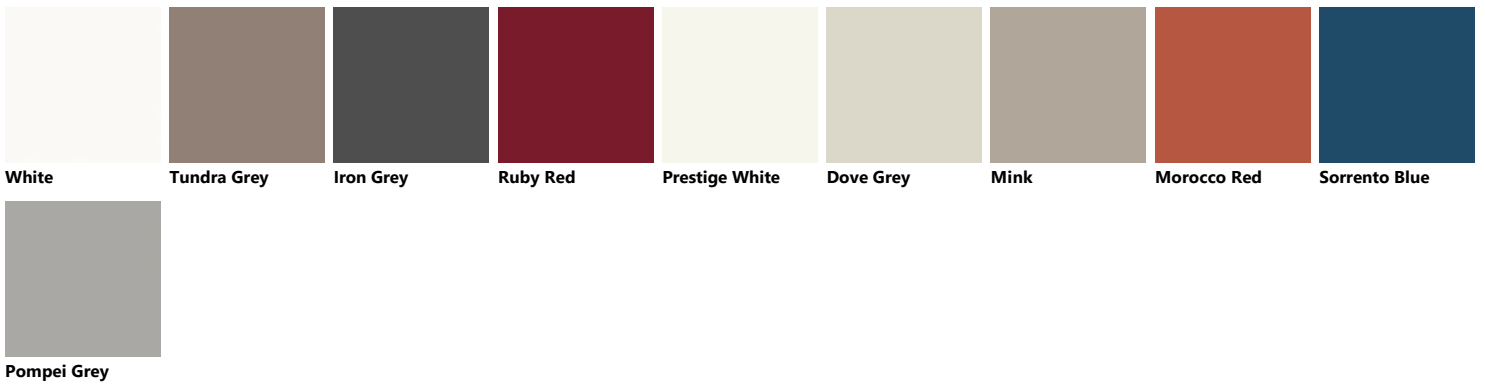

Palette_Colori Evolution Living

Decorative melamine

Glossy lacquered

Matt lacquered

Decorative melamine

Glass

Glass

Screen Chiaro