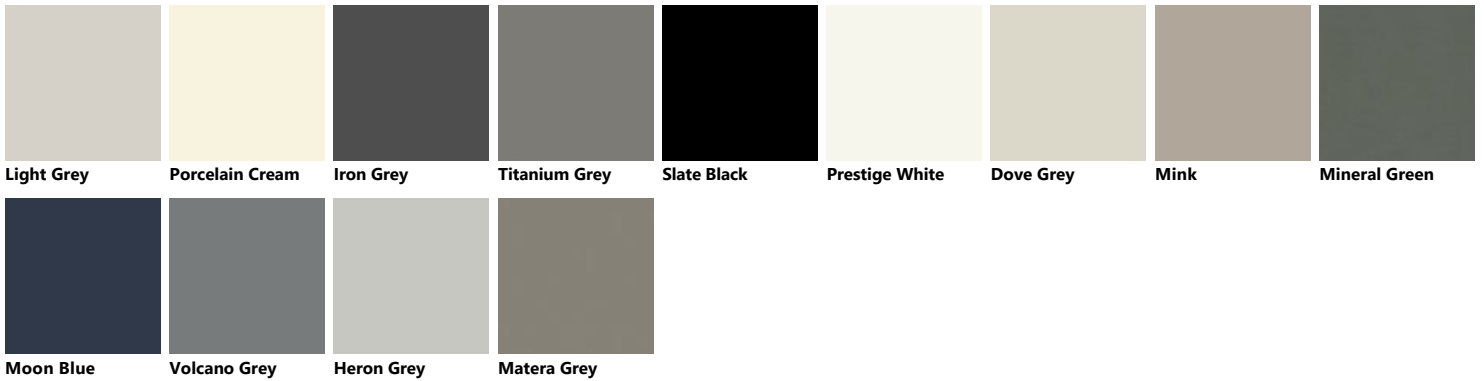

Palette_Colori Carattere Living

Matt lacquered

Matt lacquered

Glossy lacquered

Glossy lacquered

Wood

Arena Ash Cotton Ash Mocha Ash Ivory Ash Ashes Ash Cashmere Pinstripe Ash Cloud Pinstripe Ash Iris Pinstripe Ash Capri Pinstripe Ash

Chia Ash

Wood

Cotton Ash Arena Ash Mocha Ash Ivory Ash Ashes Ash Cashmere Pinstripe Ash Cloud Pinstripe Ash Iris Pinstripe Ash Capri Pinstripe Ash

Chia Ash

Matt lacquered

Prestige White Light Grey Porcelain Cream Iron Grey Titanium Grey Slate Black Dove Grey Mink Mineral Green

Moon Blue Volcano Grey Heron Grey Matera Grey

Glossy lacquered

Light Grey Porcelain Cream Iron Grey Titanium Grey Slate Black Prestige White Dove Grey Mink Mineral Green

Moon Blue Volcano Grey Heron Grey Matera Grey

Heron Grey

Matera Grey

Legno/Vetro

Arena Ash

Cotton Ash

Mocha Ash

Ivory Ash

Ashes Ash