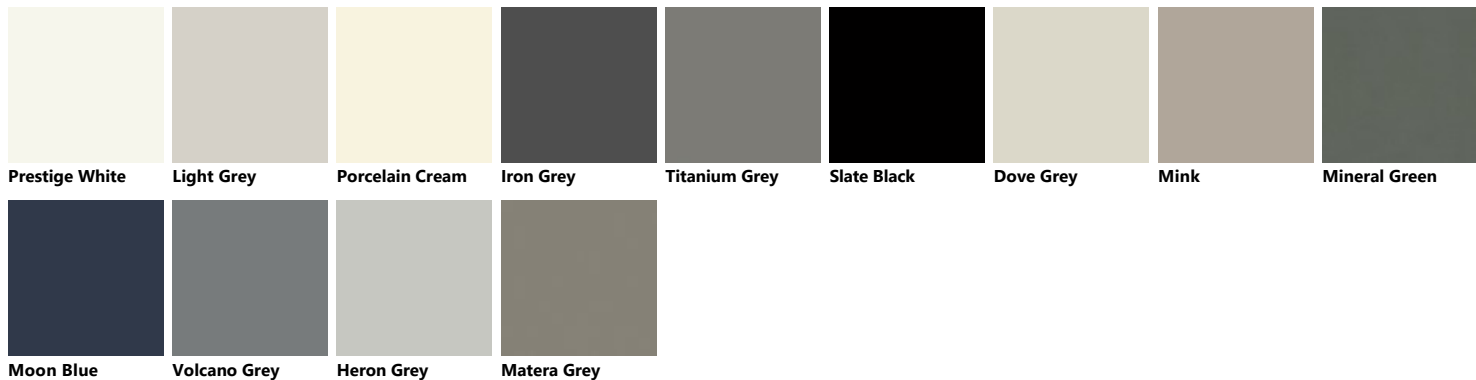

Chia Ash

Wood

Cotton Ash Arena Ash Mocha Ash Ivory Ash Ashes Ash Cashmere Pinstripe Ash Cloud Pinstripe Ash Iris Pinstripe Ash Capri Pinstripe Ash

Chia Ash

Matt lacquered

Prestige White Light Grey Porcelain Cream Iron Grey Titanium Grey Slate Black Dove Grey Mink Mineral Green

Moon Blue Volcano Grey Heron Grey Matera Grey

Glossy lacquered

Light Grey Porcelain Cream Iron Grey Titanium Grey Slate Black Prestige White Dove Grey Mink Mineral Green

Moon Blue Volcano Grey Heron Grey Matera Grey

Wood

Coffee Oak Coak Oak Dune Oak Graphite Oak Wheat Oak Tussah Walnut Ulster Walnut Saxony Walnut Royal Walnut

Sunset Walnut Eucalyptus

Decorative melamine

Matt lacquered

Glossy lacquered

Moon Blue

Volcano Grey

Heron Grey

Matera Grey

Legno/Vetro

Arena Ash

Cotton Ash

Mocha Ash

Ivory Ash

Ashes Ash