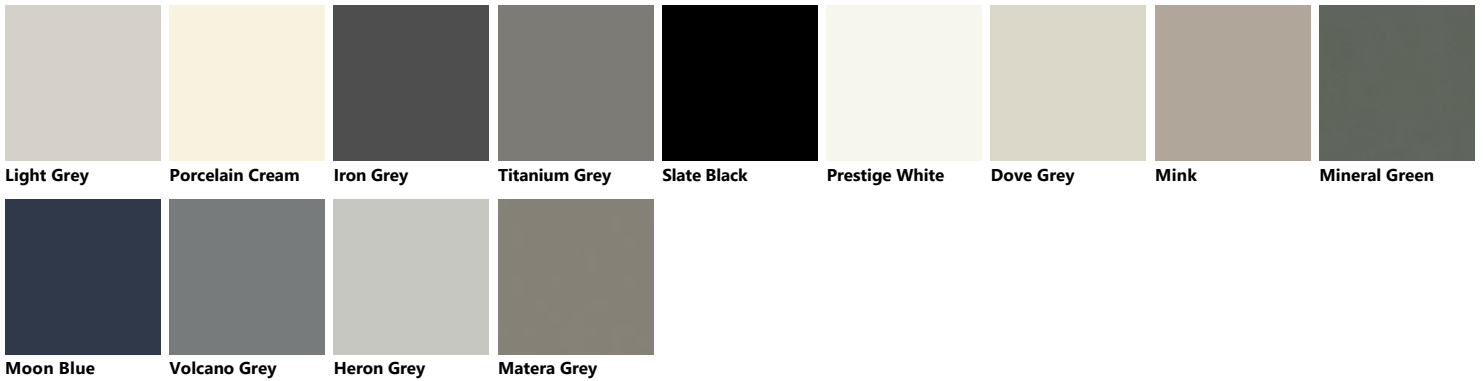

Palette_Colori Carattere Living

Matt lacquered

Matt lacquered

Glossy lacquered

Glossy lacquered

Wood

Arena Ash Cotton Ash Mocha Ash Ivory Ash Ashes Ash Cashmere Pinstripe Ash Cloud Pinstripe Ash Iris Pinstripe Ash Capri Pinstripe Ash

Chia Ash

Wood

Cotton Ash Arena Ash Mocha Ash Ivory Ash Ashes Ash Cashmere Pinstripe Ash Cloud Pinstripe Ash Iris Pinstripe Ash Capri Pinstripe Ash

Chia Ash

Matt lacquered

Prestige White Light Grey Porcelain Cream Iron Grey Titanium Grey Slate Black Dove Grey Mink Mineral Green

Moon Blue Volcano Grey Heron Grey Matera Grey

Glossy lacquered

Light Grey Porcelain Cream Iron Grey Titanium Grey Slate Black Prestige White Dove Grey Mink Mineral Green

Moon Blue Volcano Grey Heron Grey Matera Grey

Heron Grey

Matera Grey

Legno/Vetro

Arena Ash

Cotton Ash

Mocha Ash

Ivory Ash

Ashes Ash