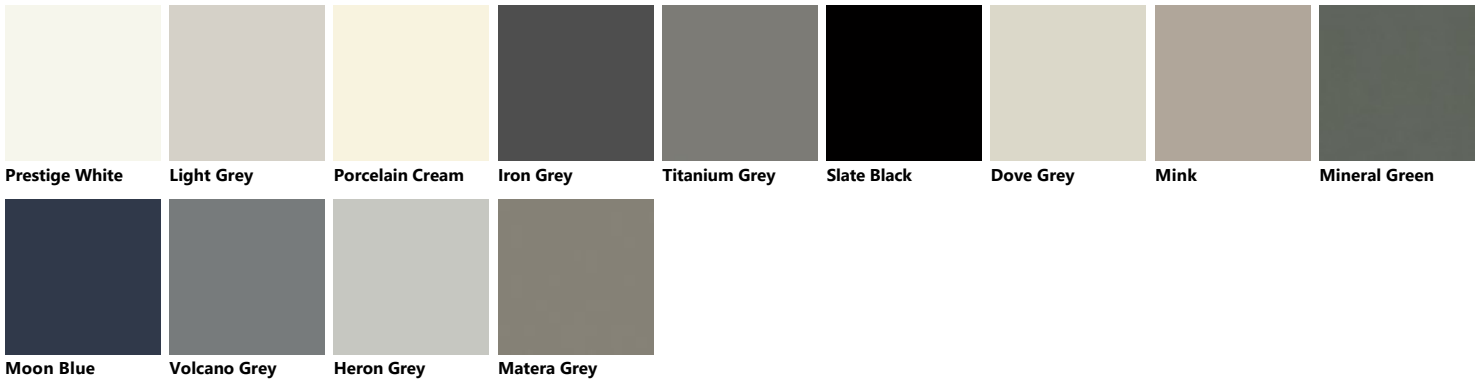

Palette_Colori Carattere Living

Matt lacquered

Matt lacquered

Glossy lacquered

Glossy lacquered

Wood

Arena Ash Cotton Ash Mocha Ash Ivory Ash Ashes Ash Cashmere Pinstripe Ash Cloud Pinstripe Ash Iris Pinstripe Ash Capri Pinstripe Ash

Chia Ash

Wood

Cotton Ash Arena Ash Mocha Ash Ivory Ash Ashes Ash Cashmere Pinstripe Ash Cloud Pinstripe Ash Iris Pinstripe Ash Capri Pinstripe Ash

Chia Ash

Matt lacquered

Prestige White Light Grey Porcelain Cream Iron Grey Titanium Grey Slate Black Dove Grey Mink Mineral Green

Moon Blue Volcano Grey Heron Grey Matera Grey

Glossy lacquered

Light Grey Porcelain Cream Iron Grey Titanium Grey Slate Black Prestige White Dove Grey Mink Mineral Green

Moon Blue Volcano Grey Heron Grey Matera Grey

Heron Grey

Matera Grey

Legno/Vetro

Arena Ash

Cotton Ash

Mocha Ash

Ivory Ash

Ashes Ash