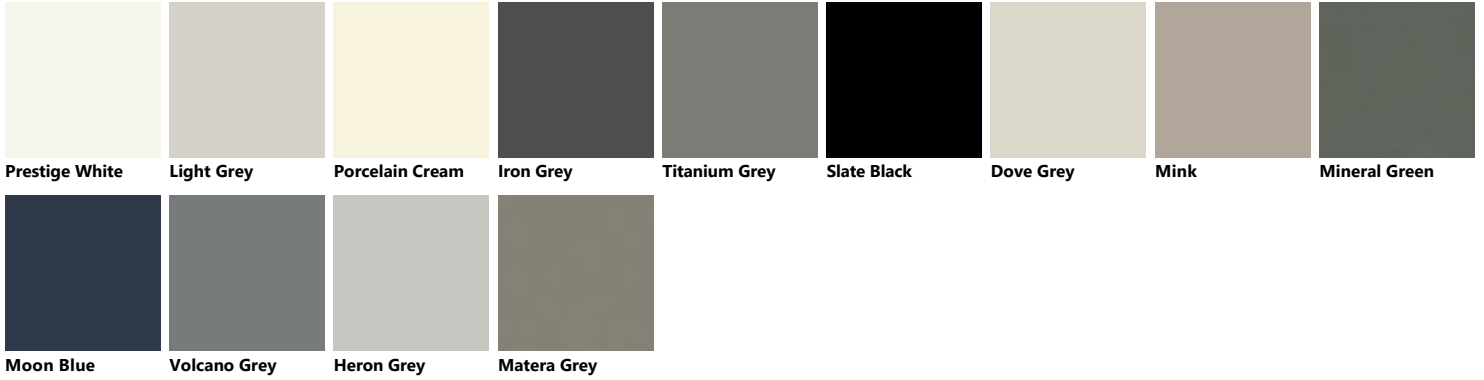

Palette_Colori Carattere Living

Matt lacquered

Matt lacquered

Glossy lacquered

Glossy lacquered

Wood

Arena Ash Cotton Ash Mocha Ash Ivory Ash Ashes Ash Cashmere Pinstripe Ash Cloud Pinstripe Ash Iris Pinstripe Ash Capri Pinstripe Ash

Chia Ash

Wood

Cotton Ash Arena Ash Mocha Ash Ivory Ash Ashes Ash Cashmere Pinstripe Ash Cloud Pinstripe Ash Iris Pinstripe Ash Capri Pinstripe Ash

Chia Ash

Matt lacquered

Prestige White Light Grey Porcelain Cream Iron Grey Titanium Grey Slate Black Dove Grey Mink Mineral Green

Moon Blue Volcano Grey Heron Grey Matera Grey

Glossy lacquered

Light Grey Porcelain Cream Iron Grey Titanium Grey Slate Black Prestige White Dove Grey Mink Mineral Green

Moon Blue Volcano Grey Heron Grey Matera Grey

Heron Grey

Matera Grey

Legno/Vetro

Arena Ash

Cotton Ash

Mocha Ash

Ivory Ash

Ashes Ash