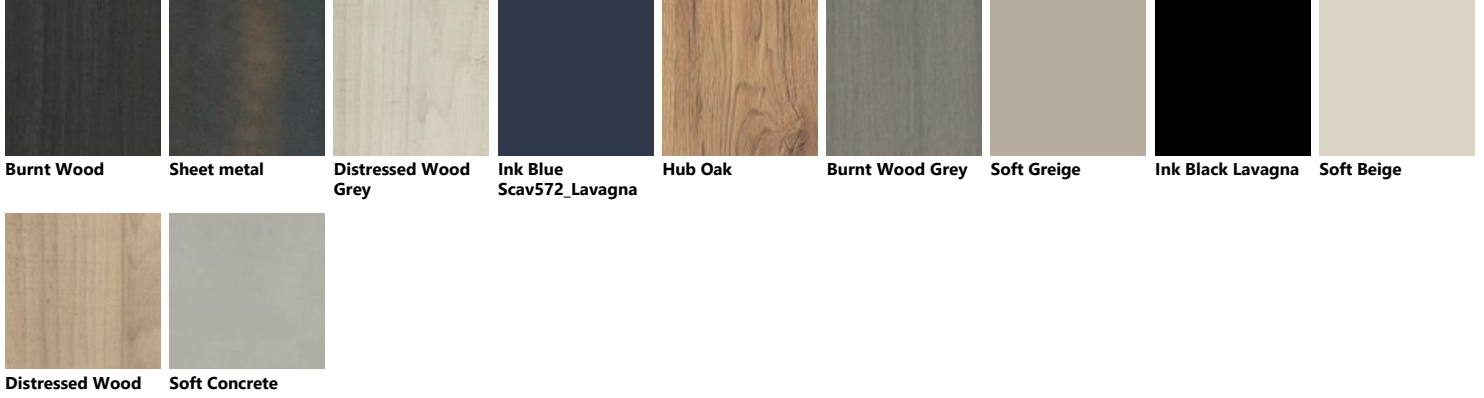

Palette_Colori Diesel Get Together

Decorative melamine

Fenix

Matt lacquered

Glossy lacquered

Mineral Green

Iron Grey

Agave Blue

Light Grey

Dove Grey

Mustard Yellow

Matera Grey

Veneered

Ruxe Grey

Ruxe Wood

Ruxe Blu

Ruxe White

Glass

Soft Industrial
Glass

Impiallacciato gradient

Ruxe Wood
Gradient