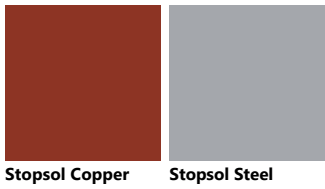

Palette_Colori Tetrix

Polished Glass

Stopsol

Matt glass