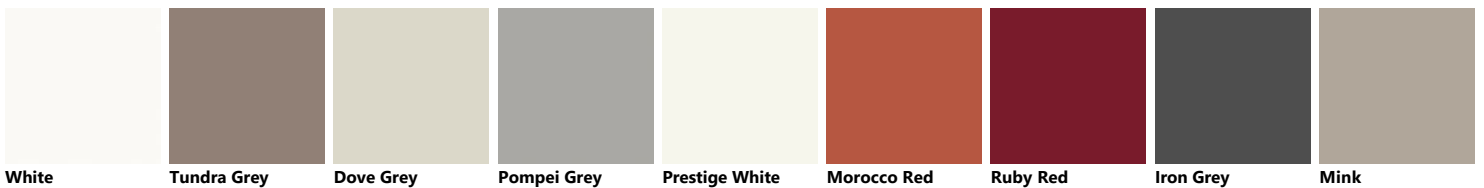

Palette_Colori Evolution

Decorative melamine

Glass

Screen Chiaro

Glass

Glossy lacquered

Sorrento Blue

Matt lacquered

Sorrento Blue

Decorative melamine

Artic Oak

Land Oak

Rovere Town