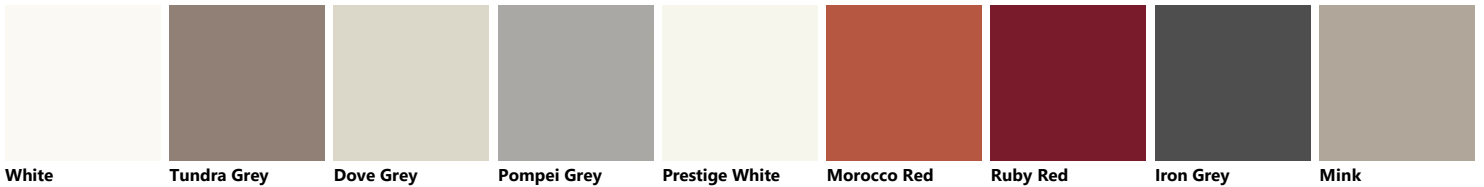

Palette_Colori Evolution

Decorative melamine

Glass

Screen Chiaro

Glass

Glossy lacquered

Sorrento Blue

Matt lacquered

Sorrento Blue

Decorative melamine

Artic Oak

Land Oak

Rovere Town