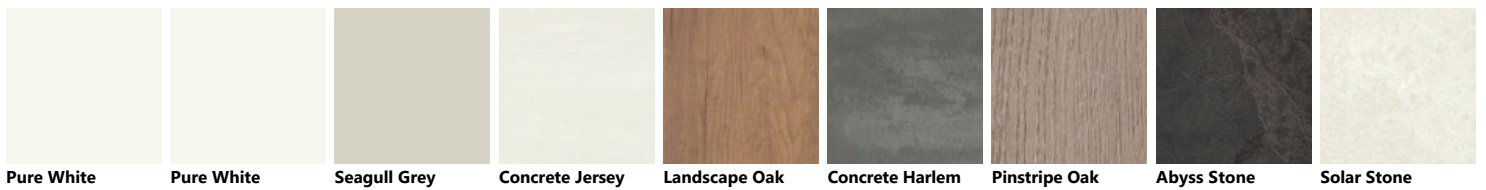

Palette_Colori Motus

Glossy lacquered

Matt lacquered

Metal Effect lacquered

Decorative melamine

Glossy lacquered

Matt lacquered

Motus laccato effetto metallo frontale sagomato basi P.65

Motus decorativo

Glossy lacquered

Rust Morocco Red Aloe Green Teal Green Coral Red Agave Blue Matera Grey

Matt lacquered

Prestige White Beige Light Grey Porcelain Cream Tundra Grey Blue Lagoon Iron Grey Titanium Grey Slate Black

Ruby Red Dove Grey Mink Mineral Green Moon Blue Powder Pink Mustard Yellow Volcano Grey Heron Grey

Rust Morocco Red Aloe Green Teal Green Coral Red Agave Blue Matera Grey

Metal Effect lacquered

Stained Steel Stained Brass Stained Copper Stained Aluminium Dark steel