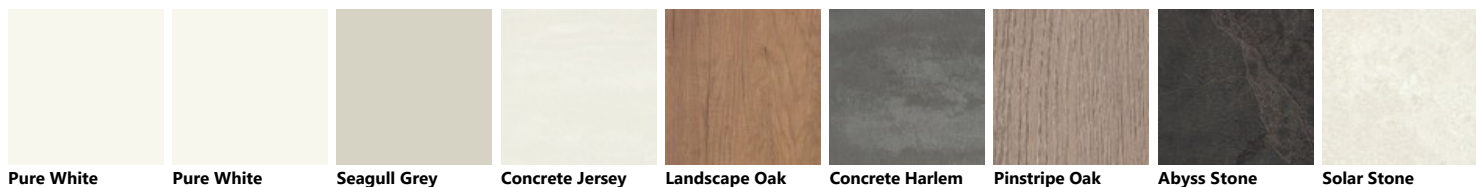

Palette_Colori Motus

Glossy lacquered

Matt lacquered

Metal Effect lacquered

Decorative melamine

Glossy lacquered

Matt lacquered

Motus laccato effetto metallo frontale sagomato basi P.65

Motus decorativo

Glossy lacquered

Rust Morocco Red Aloe Green Teal Green Coral Red Agave Blue Matera Grey

Matt lacquered

Prestige White Beige Light Grey Porcelain Cream Tundra Grey Blue Lagoon Iron Grey Titanium Grey Slate Black

Ruby Red Dove Grey Mink Mineral Green Moon Blue Powder Pink Mustard Yellow Volcano Grey Heron Grey

Rust Morocco Red Aloe Green Teal Green Coral Red Agave Blue Matera Grey

Metal Effect lacquered

Stained Steel Stained Brass Stained Copper Stained Aluminium Dark steel