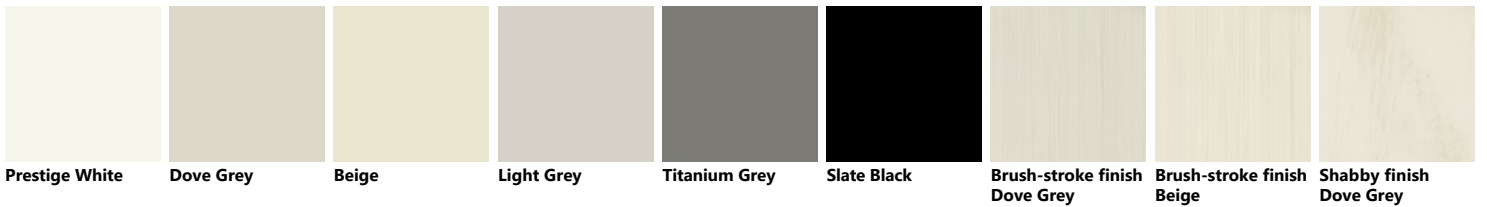

Palette_Colori Favilla

Lacquered

Lacquered

Lacquered

Lacquered

Glass

Glass

Glass

Glass

Glass

Shabby finish
Beige

Antique finish
Dove Grey

Antique finish
Beige

Legno/Vetro

Prestige White

Dove Grey

Beige

Light Grey

Titanium Grey

Slate Black

Brush-stroke finish
Dove Grey

Brush-stroke finish
Beige

Shabby finish
Dove Grey

Shabby finish
Beige

Antique finish
Dove Grey

Antique finish
Beige

Wood

Nodato Oak

Lacquered

Nodato Oak

Lacquered

Nodato Oak