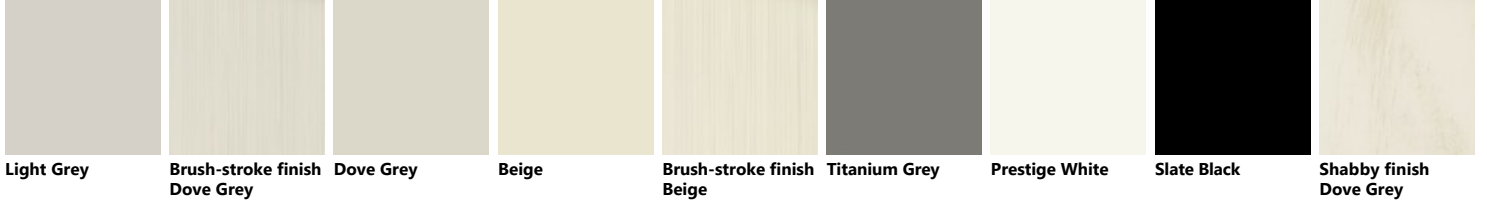

Lacquered

Light Grey Brush-stroke finish Dove Grey Dove Grey Beige Brush-stroke finish Beige Titanium Grey Shabby finish Dove Grey Prestige White Slate Black

Antique finish Dove Grey Shabby finish Beige Antique finish Beige

Glass

Light Grey Brush-stroke finish Dove Grey Dove Grey Beige Brush-stroke finish Beige Titanium Grey Shabby finish Dove Grey Prestige White Slate Black

Antique finish Dove Grey Shabby finish Beige Antique finish Beige

Glass

Light Grey Brush-stroke finish Dove Grey Dove Grey Beige Brush-stroke finish Beige Titanium Grey Shabby finish Dove Grey Prestige White Slate Black

Shabby finish Beige Antique finish Dove Grey Antique finish Beige

Glass

Light Grey

Brush-stroke finish Dove Grey

Dove Grey

Beige

Brush-stroke finish Beige

Titanium Grey

Prestige White