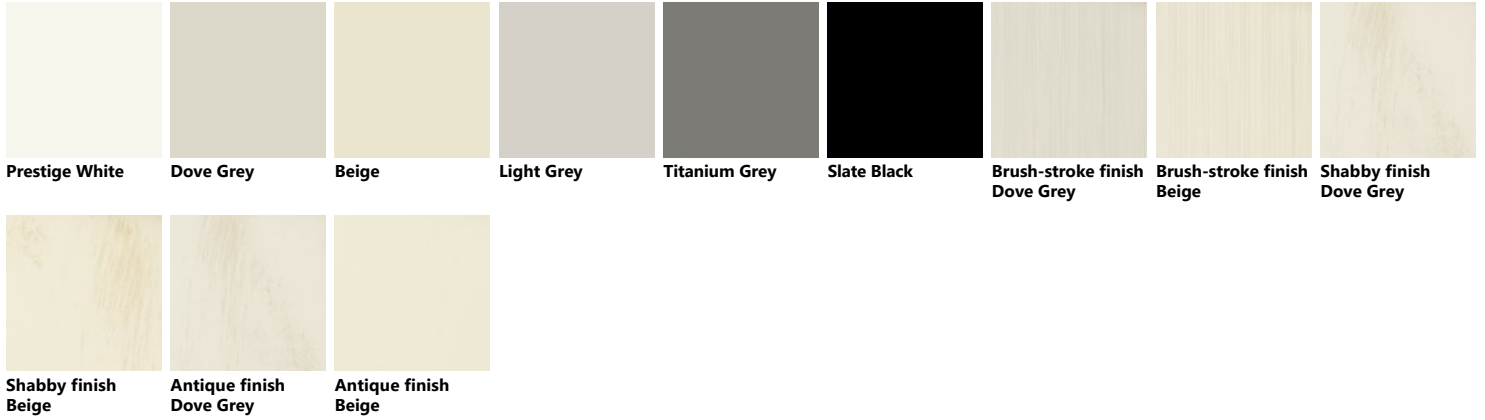

Palette_Colori Favilla

Lacquered

Lacquered

Lacquered

Lacquered

Glass

Glass

Glass

Glass

Glass

Shabby finish
Beige

Antique finish
Dove Grey

Antique finish
Beige

Legno/Vetro

Prestige White

Dove Grey

Beige

Light Grey

Titanium Grey

Slate Black

Brush-stroke finish
Dove Grey

Brush-stroke finish
Beige

Shabby finish
Dove Grey

Shabby finish
Beige

Antique finish
Dove Grey

Antique finish
Beige

Wood

Nodato Oak

Lacquered

Nodato Oak

Lacquered

Nodato Oak