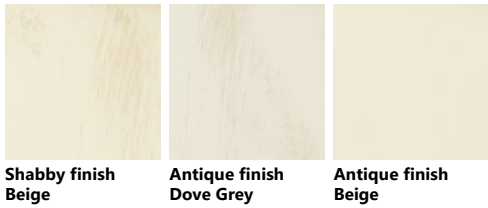

Palette_Colori Favilla

Lacquered

Lacquered

Lacquered

Lacquered

Glass

Glass

Glass

Glass

Glass

Shabby finish
Beige

Antique finish
Dove Grey

Antique finish
Beige

Legno/Vetro

Prestige White

Dove Grey

Beige

Light Grey

Titanium Grey

Slate Black

Brush-stroke finish
Dove Grey

Brush-stroke finish
Beige

Shabby finish
Dove Grey

Shabby finish
Beige

Antique finish
Dove Grey

Antique finish
Beige

Wood

Nodato Oak

Lacquered

Nodato Oak

Lacquered

Nodato Oak