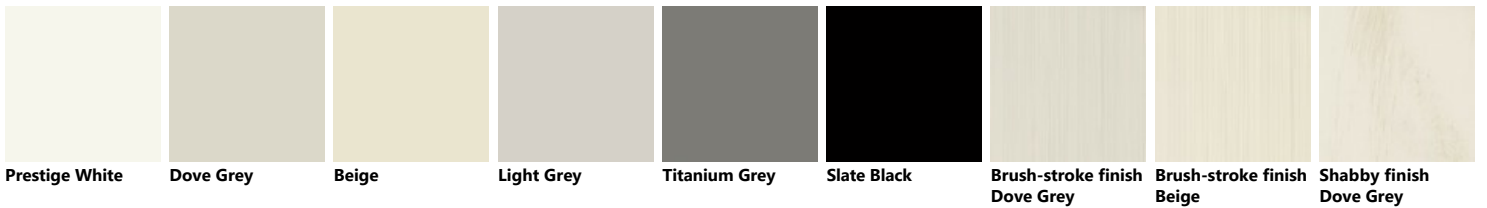

Palette_Colori Favilla

Lacquered

Lacquered

Lacquered

Lacquered

Glass

Glass

Glass

Glass

Glass

Shabby finish
Beige

Antique finish
Dove Grey

Antique finish
Beige

Legno/Vetro

Prestige White

Dove Grey

Beige

Light Grey

Titanium Grey

Slate Black

Brush-stroke finish
Dove Grey

Brush-stroke finish
Beige

Shabby finish
Dove Grey

Shabby finish
Beige

Antique finish
Dove Grey

Antique finish
Beige

Wood

Nodato Oak

Lacquered

Nodato Oak

Lacquered

Nodato Oak