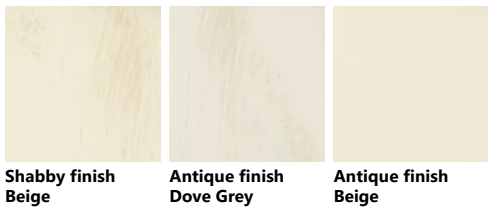

Palette_Colori Favilla

Lacquered

Lacquered

Lacquered

Lacquered

Glass

Glass

Glass

Glass

Glass

Shabby finish
Beige

Antique finish
Dove Grey

Antique finish
Beige

Legno/Vetro

Prestige White

Dove Grey

Beige

Light Grey

Titanium Grey

Slate Black

Brush-stroke finish
Dove Grey

Brush-stroke finish
Beige

Shabby finish
Dove Grey

Shabby finish
Beige

Antique finish
Dove Grey

Antique finish
Beige

Wood

Nodato Oak

Lacquered

Nodato Oak

Lacquered

Nodato Oak