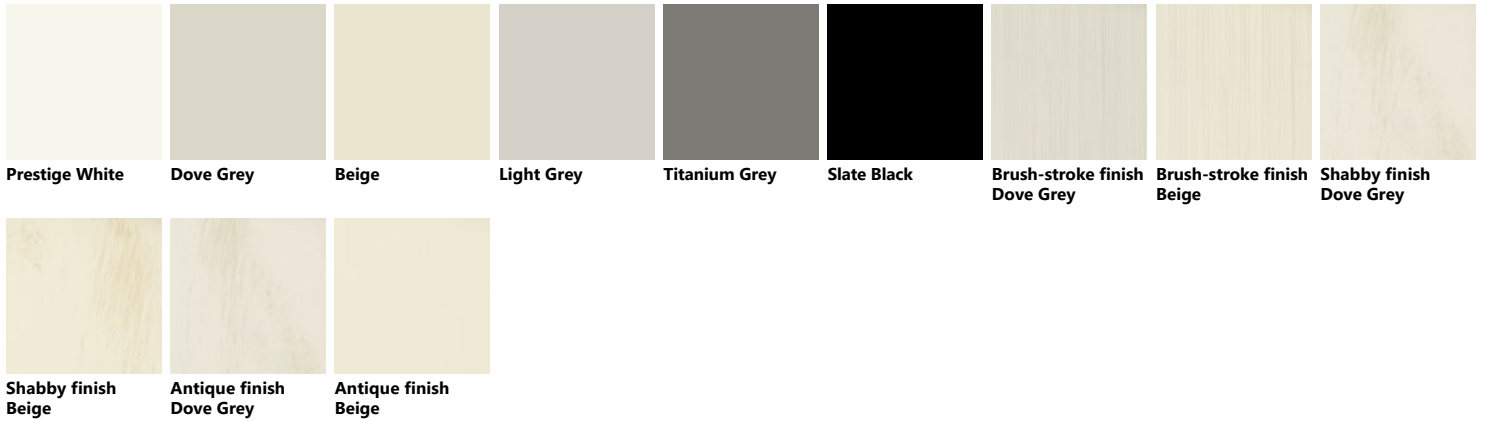

Palette_Colori Favilla

Lacquered

Lacquered

Lacquered

Lacquered

Glass

Glass

Glass

Glass

Glass

Shabby finish
Beige

Antique finish
Dove Grey

Antique finish
Beige

Legno/Vetro

Prestige White

Dove Grey

Beige

Light Grey

Titanium Grey

Slate Black

Brush-stroke finish
Dove Grey

Brush-stroke finish
Beige

Shabby finish
Dove Grey

Shabby finish
Beige

Antique finish
Dove Grey

Antique finish
Beige

Wood

Nodato Oak

Lacquered

Nodato Oak

Lacquered

Nodato Oak