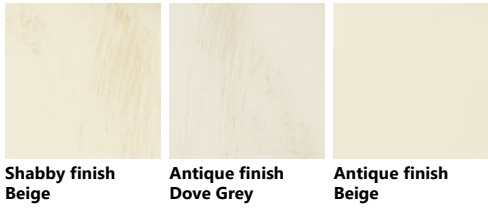

Palette_Colori Favilla

Lacquered

Lacquered

Lacquered

Lacquered

Glass

Glass

Glass

Glass

Glass

Shabby finish
Beige

Antique finish
Dove Grey

Antique finish
Beige

Legno/Vetro

Prestige White

Dove Grey

Beige

Light Grey

Titanium Grey

Slate Black

Brush-stroke finish
Dove Grey

Brush-stroke finish
Beige

Shabby finish
Dove Grey

Shabby finish
Beige

Antique finish
Dove Grey

Antique finish
Beige

Wood

Nodato Oak

Lacquered

Nodato Oak

Lacquered

Nodato Oak