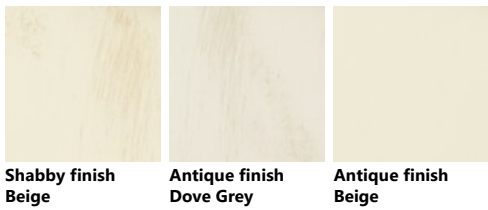

Palette_Colori Favilla

Lacquered

Lacquered

Lacquered

Lacquered

Glass

Glass

Glass

Glass

Glass

Shabby finish
Beige

Antique finish
Dove Grey

Antique finish
Beige

Legno/Vetro

Prestige White

Dove Grey

Beige

Light Grey

Titanium Grey

Slate Black

Brush-stroke finish
Dove Grey

Brush-stroke finish
Beige

Shabby finish
Dove Grey

Shabby finish
Beige

Antique finish
Dove Grey

Antique finish
Beige

Wood

Nodato Oak

Lacquered

Nodato Oak

Lacquered

Nodato Oak