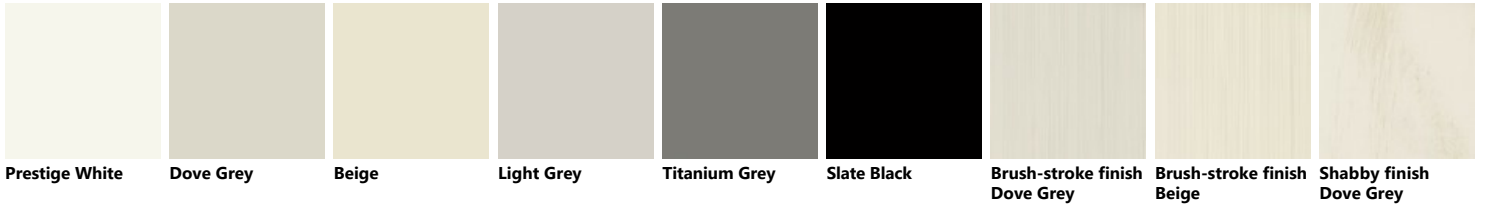

Palette_Colori Favilla

Lacquered

Lacquered

Lacquered

Lacquered

Glass

Glass

Glass

Glass

Glass

Shabby finish
Beige

Antique finish
Dove Grey

Antique finish
Beige

Legno/Vetro

Prestige White

Dove Grey

Beige

Light Grey

Titanium Grey

Slate Black

Brush-stroke finish
Dove Grey

Brush-stroke finish
Beige

Shabby finish
Dove Grey

Shabby finish
Beige

Antique finish
Dove Grey

Antique finish
Beige

Wood

Nodato Oak

Lacquered

Nodato Oak

Lacquered

Nodato Oak