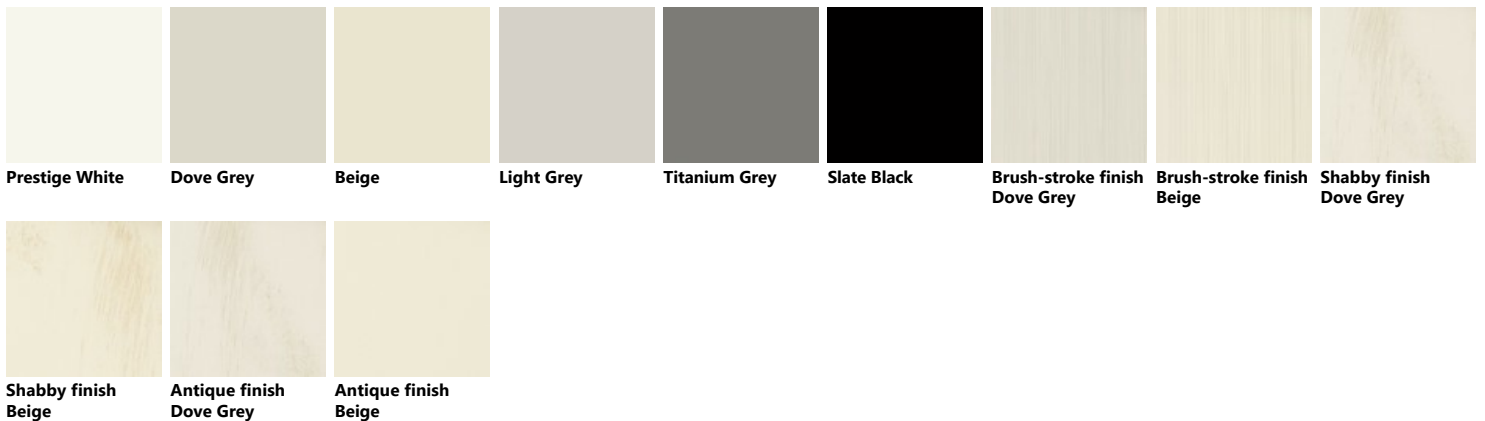

Palette_Colori Favilla

Lacquered

Lacquered

Lacquered

Lacquered

Glass

Glass

Glass

Glass

Glass

Shabby finish
Beige

Antique finish
Dove Grey

Antique finish
Beige

Legno/Vetro

Prestige White

Dove Grey

Beige

Light Grey

Titanium Grey

Slate Black

Brush-stroke finish
Dove Grey

Brush-stroke finish
Beige

Shabby finish
Dove Grey

Shabby finish
Beige

Antique finish
Dove Grey

Antique finish
Beige

Wood

Nodato Oak

Lacquered

Nodato Oak

Lacquered

Nodato Oak