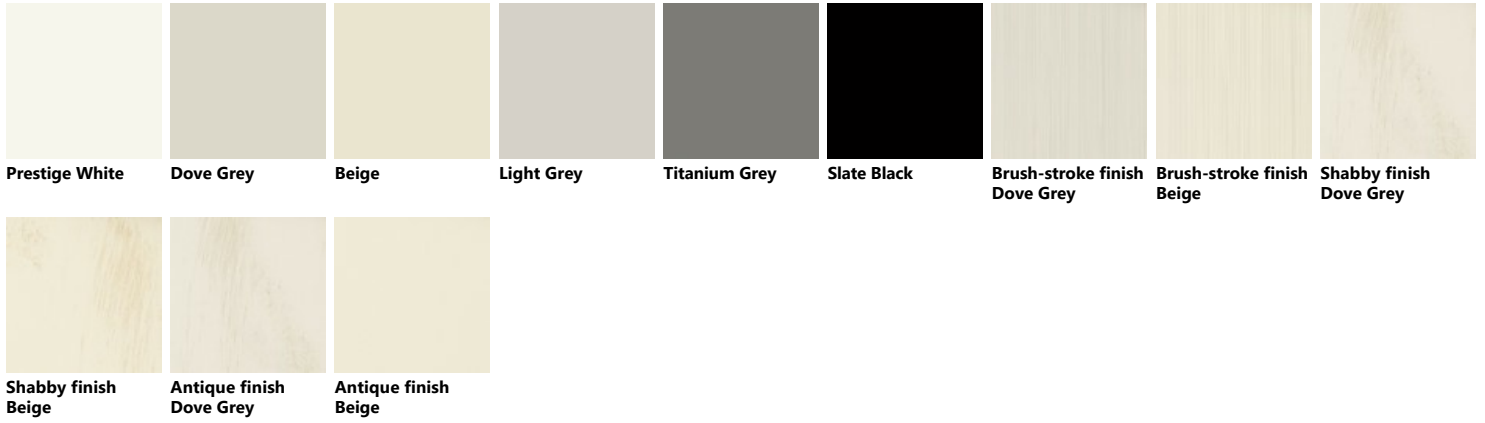

Palette_Colori Favilla

Lacquered

Lacquered

Lacquered

Lacquered

Glass

Glass

Glass

Glass

Glass

Shabby finish
Beige

Antique finish
Dove Grey

Antique finish
Beige

Legno/Vetro

Prestige White

Dove Grey

Beige

Light Grey

Titanium Grey

Slate Black

Brush-stroke finish
Dove Grey

Brush-stroke finish
Beige

Shabby finish
Dove Grey

Shabby finish
Beige

Antique finish
Dove Grey

Antique finish
Beige

Wood

Nodato Oak

Lacquered

Nodato Oak

Lacquered

Nodato Oak