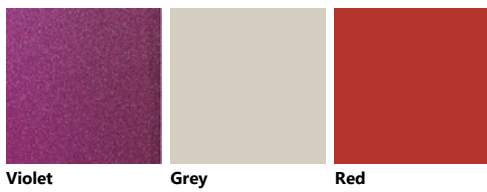

Palette_Colori Flux Swing

Glossy lacquered

Matt lacquered

Metal Effect lacquered

Glass