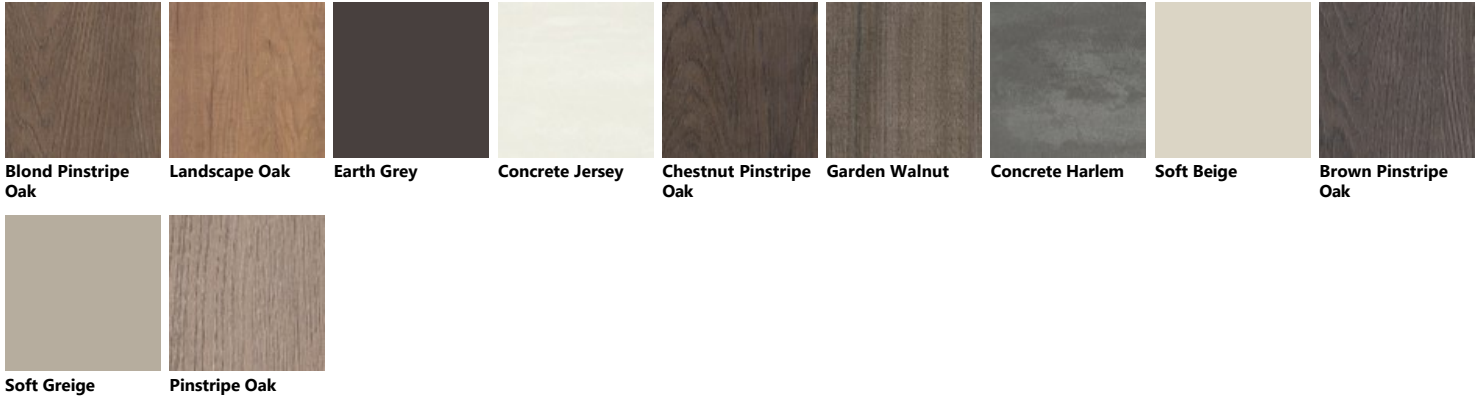

## Palette\_Colori Diesel Open Workshop

### Decorative melamine

### Glossy lacquered

### Matt lacquered