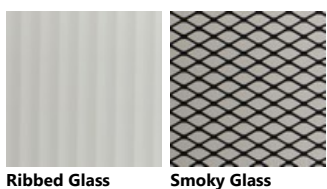

Palette_Colori Diesel Open Workshop

Glossy lacquered

Matt lacquered

Decorative melamine

Glass

Glass

Ribbed Glass

Smoky Glass

Open-fronted elements

Soft Steel

Bronze