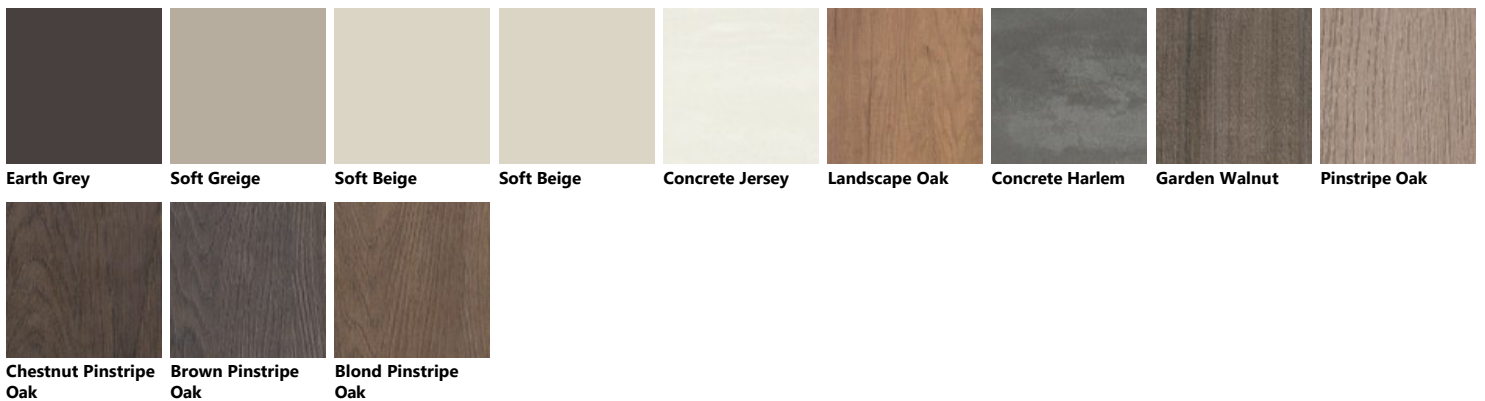

Palette_Colori Diesel Open Workshop

Glossy lacquered

Matt lacquered

Decorative melamine

Glass

Glass

Ribbed Glass

Smoky Glass

Open-fronted elements

Soft Steel

Bronze