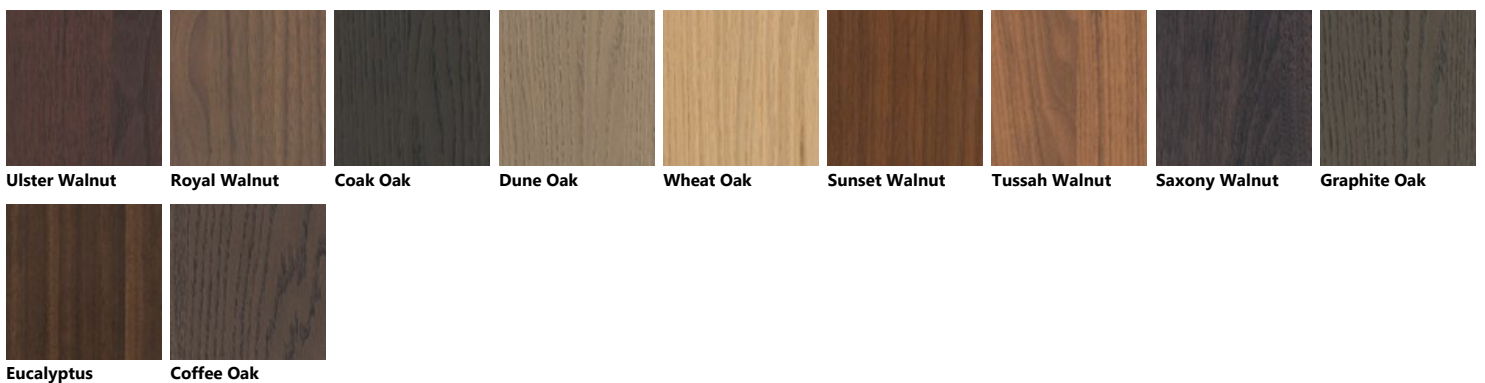

Palette_Colori Dandy Plus

Glossy lacquered

Matt lacquered

Veneered

Fenix

Jaipur Red

Ingo Black

London Grey

Decorative melamine

Fair Walnut

Wall Matter

Key Matter

Flint Grey

Veil Grey

Garden Walnut

Seagull Grey

Pinstripe Oak

Pure White

**Brown Pinstripe
Oak**

Sepia Grey

Stage Walnut

Home Matter

Glass

**Bianco Extrachiaro
Dandy**