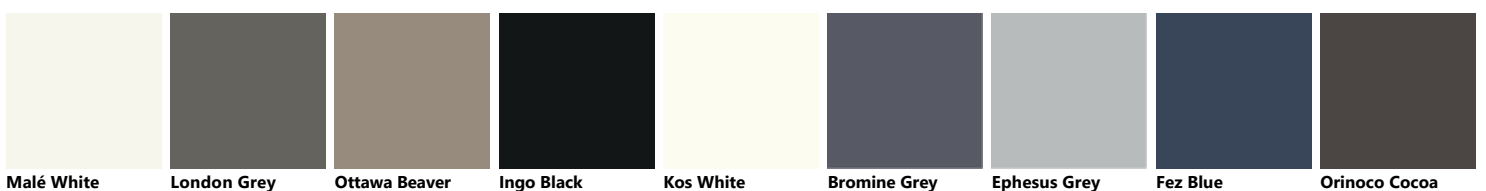

Palette_Colori Dandy Plus

Glossy lacquered

Matt lacquered

Decorative melamine

Fenix

Jaipur Red

Comodoro Green

Antrim grey

Veneered

Coffee Oak

Coak Oak

Dune Oak

Graphite Oak

Wheat Oak

Tussah Walnut

Ulster Walnut

Saxony Walnut

Royal Walnut

Sunset Walnut

Eucalyptus

Glass

**Bianco Extrachiaro
Dandy**