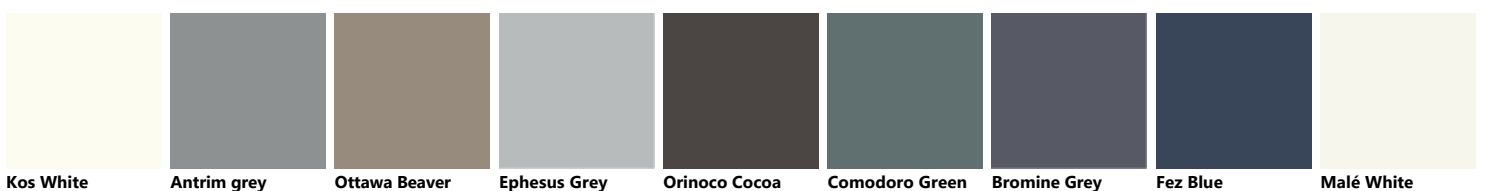

Palette_Colori Dandy Plus

Glossy lacquered

Matt lacquered

Veneered

Fenix

Jaipur Red

Ingo Black

London Grey

Decorative melamine

Fair Walnut

Wall Matter

Key Matter

Flint Grey

Veil Grey

Garden Walnut

Seagull Grey

Pinstripe Oak

Pure White

**Brown Pinstripe
Oak**

Sepia Grey

Stage Walnut

Home Matter

Glass

**Bianco Extrachiaro
Dandy**