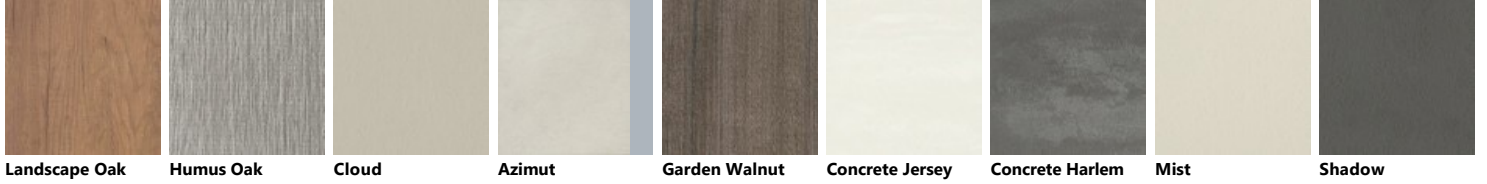

Palette_Colori Aquo

Glossy lacquered Slat – D.22

Matt lacquered Slat – D.23

Glossy lacquered

Matt lacquered

Glossy Lacqured – D.22

Matt Lacqured – D.23

Decorative melamine

Ingo Black

Antrim grey

Bromine Grey

Fez Blue

Jaipur Red

Orinoco Cocoa

Decorative melamine

Flint Grey

Salina Stone

Earth Grey

Soft Beige

Arabica Walnut

Banacha Walnut

Sheet metal

Burnt Wood

Distressed Wood
Grey