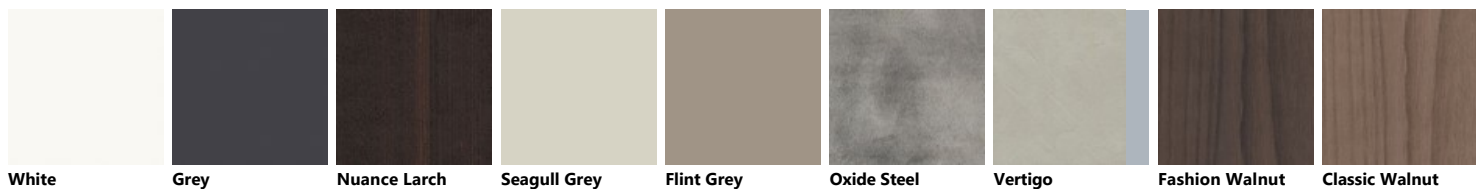

Palette_Colori Aquo

Glossy lacquered Slat – D.22

Matt lacquered Slat – D.23

Glossy lacquered

Matt lacquered

Glossy Lacqured – D.22

Matt Lacqured – D.23

Decorative melamine

Ingo Black

Antrim grey

Bromine Grey

Fez Blue

Jaipur Red

Orinoco Cocoa

Decorative melamine

Flint Grey