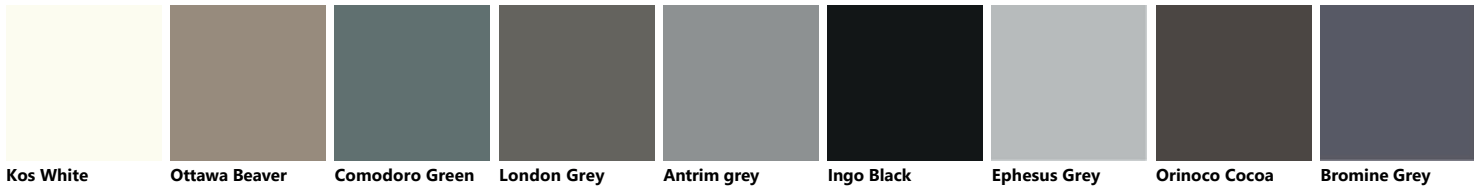

Fenix NTM - D. 22