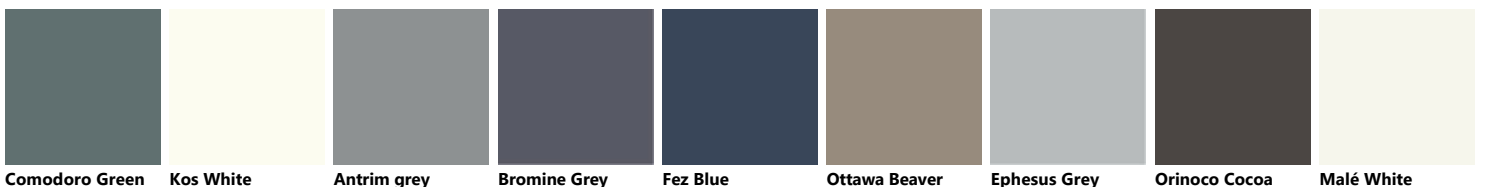

**Palette\_Colori MIA by Carlo Cracco**

**Decorative melamine**

**Metal Effect lacquered**

**Fenix**

Jaipur Red Ingo Black London Grey

### Steel

Dark steel

### Glossy lacquered

Porcelain Cream Tundra Grey Slate Black Prestige White Morocco Red Mink Light Grey Dove Grey Mustard Yellow

Moon Blue Beige Blue Lagoon Powder Pink Volcano Grey Coral Red Titanium Grey Iron Grey Aloe Green

### Matt lacquered

Slate Black Light Grey Prestige White Heron Grey Morocco Red Mink Porcelain Cream Tundra Grey Dove Grey

Mustard Yellow Moon Blue Beige Blue Lagoon Powder Pink Volcano Grey Coral Red Titanium Grey Iron Grey