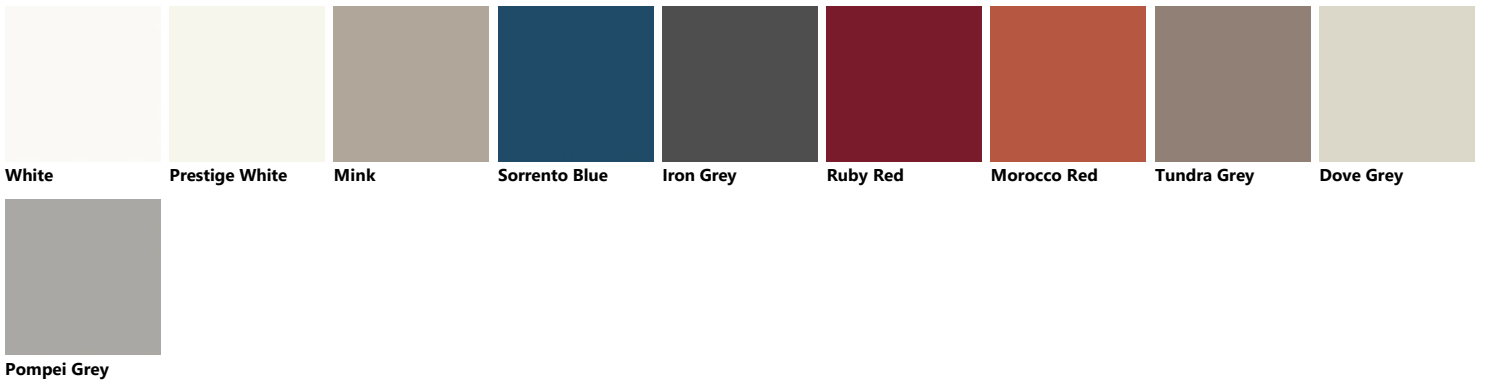

Palette_Colori Sax

Decorative melamine

Glass

Screen Chiaro

Glass

Glossy lacquered

Matt lacquered

Decorative melamine