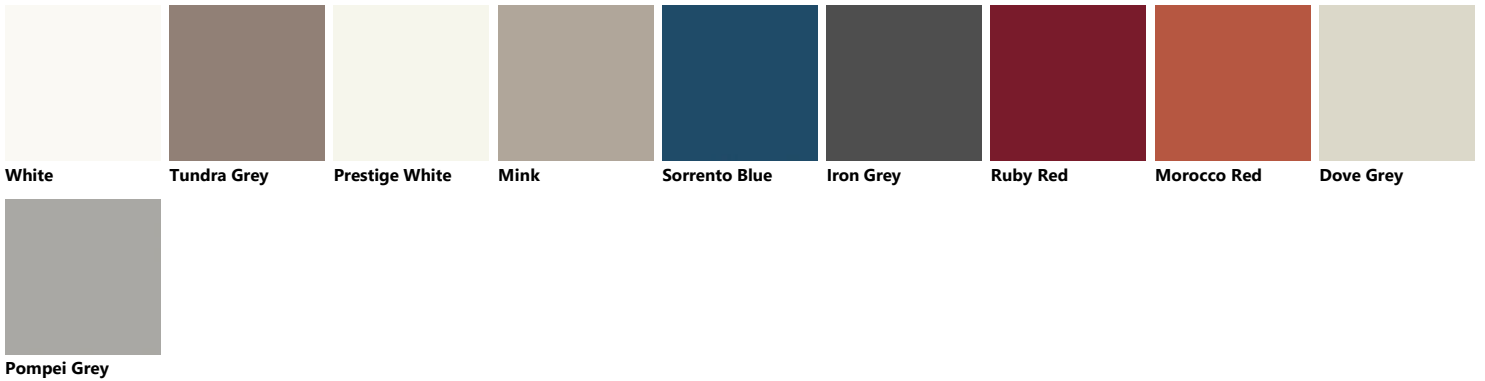

Palette_Colori Sax

Decorative melamine

Glass

Screen Chiaro

Glass

Glossy lacquered

Matt lacquered

Decorative melamine

Artic Oak

Rovere Town

Land Oak