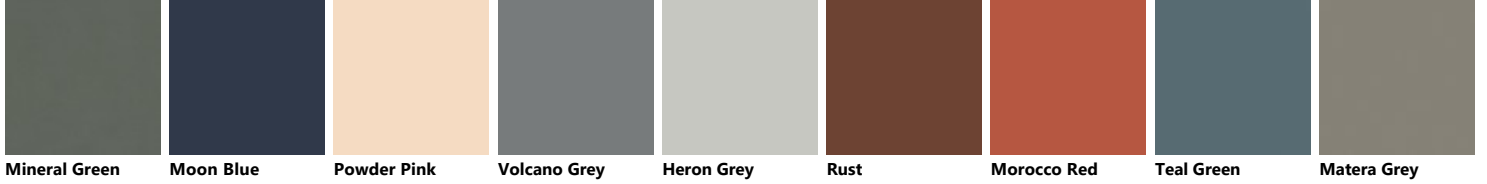

Palette_Colori Regola

REGOLA Sp22 Laccato Lucido

REGOLA Sp22 Laccato Opaco

REGOLA Sp22 Lacc.Eff.Metallo

REGOLA Sp22 Lacc.Dogato Lucido

REGOLA Sp22 Lacc.Dogato Opaco

Mineral Green Moon Blue Powder Pink Volcano Grey Heron Grey Rust Morocco Red Teal Green Matera Grey

REGOLA Sp22 Decorativo

Azimut Vertigo Voyage Oak Fashion Walnut Classic Walnut Neutral Walnut Concrete Mist Soft Beige

Soft Beige Dust Concrete Light Concrete Medium Concrete Dark Artic Oak Land Oak Oxide Bronze Oxide Steel

Matera Grey

REGOLA Sp22 Vt.Opaco sup.Grig

Iron Grey Titanium Grey Slate Black Prestige White Dove Grey Mink Light Grey Porcelain Cream Mineral Green

Moon Blue Powder Pink Volcano Grey Heron Grey Rust Morocco Red Teal Green Matera Grey

Azimut Vertigo Voyage Oak Fashion Walnut Classic Walnut Neutral Walnut Concrete Mist Soft Beige

Soft Beige Dust Concrete Light Concrete Medium Concrete Dark Artic Oak Land Oak Oxide Bronze Oxide Steel

Garden Walnut Pinstripe Oak Abyss Stone Solar Stone Arabica Walnut Bancha Walnut Venus Stone Sheet metal Burnt Wood Grey