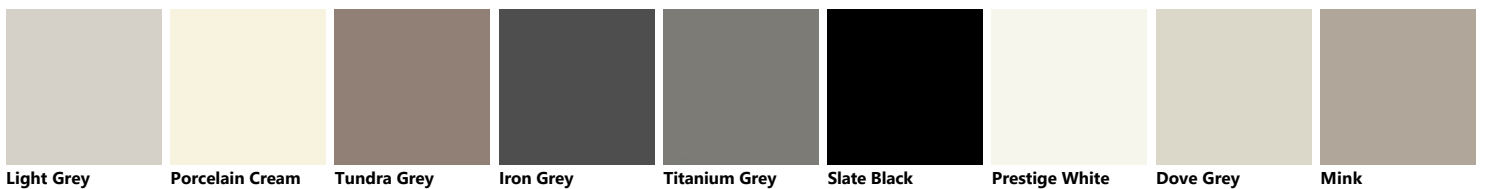

Palette_Colori Regola

REGOLA Sp22 Laccato Lucido

REGOLA Sp22 Laccato Opaco

REGOLA Sp22 Lacc.Eff.Metallo

REGOLA Sp22 Lacc.Dogato Lucido

REGOLA Sp22 Lacc.Dogato Opaco

Mineral Green Moon Blue Powder Pink Volcano Grey Heron Grey Rust Morocco Red Teal Green Matera Grey

REGOLA Sp22 Decorativo

Azimut Vertigo Voyage Oak Fashion Walnut Classic Walnut Neutral Walnut Concrete Mist Soft Beige

Soft Beige Dust Concrete Light Concrete Medium Concrete Dark Artic Oak Land Oak Oxide Bronze Oxide Steel

REGOLA Sp18 Laccato Lucido

Tundra Grey Iron Grey Prestige White Dove Grey Mink Mineral Green

REGOLA Sp18 Laccato Opaco

Tundra Grey Iron Grey Prestige White Dove Grey Mink Mineral Green

REGOLA Sp18 Decorativo