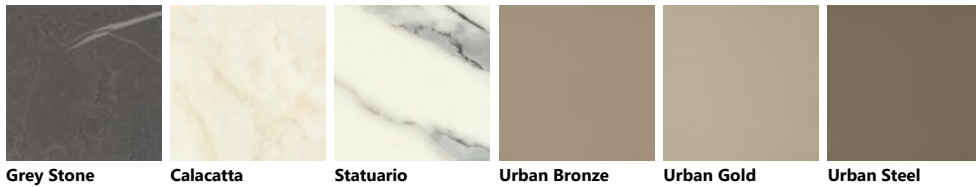

Palette_Colori Jeometrica

Jmt Outside Tel.Ant/Lac.Opaco

Jmt Outside Tel.Ant/Decorativo

Mist Oriental Oriental Light Gold Oak Cottage Lodge Paprika Scav1012 Selva Scav1014

Jmt Outside Tel.Ant/Lam.Opaco

Grey Stone Calacatta Statuario Urban Bronze Urban Gold Urban Steel

Jmt Outside Tel.Ant/Lam.Strips

Urban Bronze Urban Gold Urban Steel

Jmt Outside Tel.Ant/Fenix NTM

Malé White London Grey Ottawa Beaver Ingo Black Kos White Bromine Grey Ephesus Grey Fez Blue Orinoco Cocoa

Jaipur Red Comodoro Green Antrim grey

Jmt Outside Tel.Ant/Impiall.

Jmt Outside Tel.Tit/Lac.Opaco

Beige Light Grey Porcelain Cream Tundra Grey Blue Lagoon Iron Grey Titanium Grey Slate Black Ruby Red

Prestige White Dove Grey Mink Mineral Green Moon Blue Powder Pink Mustard Yellow Volcano Grey Heron Grey

Rust Morocco Red Aloe Green Teal Green Coral Red Agave Blue Matera Grey

Jmt Outside Tel.Tit/Decorativo

Pure White Pure White Seagull Grey Earth Grey Flint Grey Azimut Vertigo Season Oak Along Oak

Jmt Outside Tel.Tit/Lam.Opaco