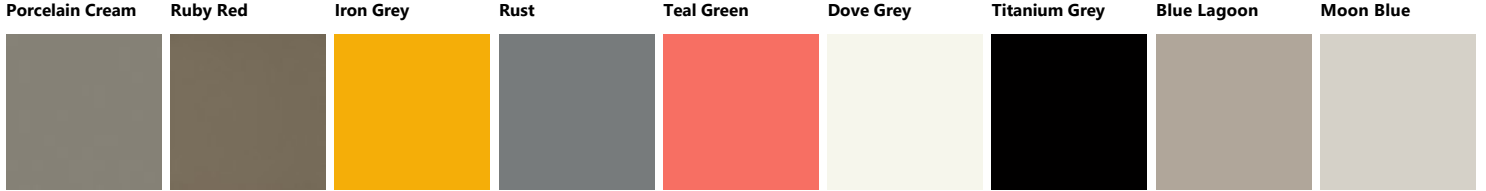

Palette_Colori Miko

Miko Decorativo

Miko Laccato Effetto Metallo

Miko Laccato Opaco

Miko Laccato Dogato Lucido

Miko Laccato Lucido

Miko Laccato Dogato Opaco

Aloe Green Mustard Yellow Agave Blue Iron Grey Teal Green Morocco Red Matera Grey

Miko Laminato Strips B.ABS

Urban Steel Urban Gold Urban Bronze

Miko Vt Dogato Oriz.sup.Grig.

Dove Grey Porcelain Cream Titanium Grey Blue Lagoon Ruby Red Moon Blue Slate Black Powder Pink Matera Grey

Prestige White Teal Green Rust Iron Grey Volcano Grey Mustard Yellow Coral Red Cuvée Mink

Dove Grey Porcelain Cream Titanium Grey Blue Lagoon Ruby Red Moon Blue Teal Green Slate Black Matera Grey

Prestige White Rust Cuvée Iron Grey Volcano Grey Mustard Yellow Coral Red Mink Mineral Green

Miko Vetro Opaco sup.Grigo.

Miko Vetro Opaco sup.Bianco.

Miko Vt Dogato Oriz.sup.Arg.

Miko Vt Dogato Vert.sup.Arg.

Miko Fenix NTM

Miko Vetro Lucido sup.Arg.

Miko Vetro Lucido sup.Grig.

Miko Vetro Lucido sup.Bia.

Miko Vt Dogato Vert.sup.Bia.