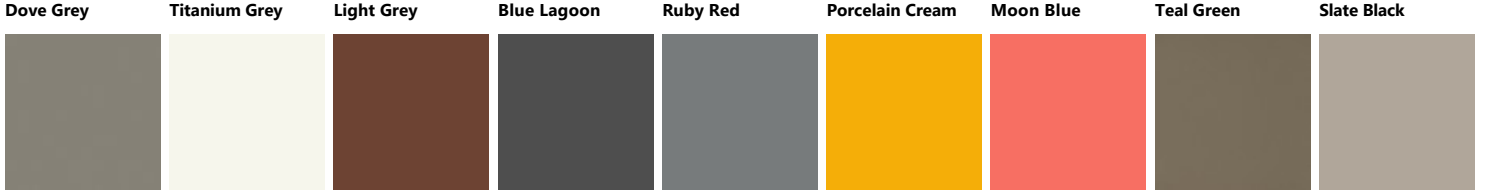

Miko Laminato Strips B.ABS

Urban Steel Urban Gold Urban Bronze

Miko Vt Dogato Oriz.sup.Grig.

Dove Grey Porcelain Cream Titanium Grey Blue Lagoon Ruby Red Moon Blue Slate Black Powder Pink Matera Grey

Prestige White Teal Green Rust Iron Grey Volcano Grey Mustard Yellow Coral Red Cuvée Mink

Light Grey Mineral Green Agave Blue Perlage Heron Grey Morocco Red Aloe Green Pas Dosé

Miko Vt Dogato Vert.sup.Grig.

Dove Grey Porcelain Cream Titanium Grey Blue Lagoon Ruby Red Slate Black Moon Blue Matera Grey Prestige White

Teal Green Rust Cuvée Iron Grey Mustard Yellow Volcano Grey Coral Red Mink Mineral Green

Agave Blue Powder Pink Morocco Red Perlage Light Grey Heron Grey Aloe Green Pas Dosé

Miko Vt Dogato Oriz.sup.Bia.

Dove Grey Porcelain Cream Titanium Grey Blue Lagoon Ruby Red Moon Blue Teal Green Slate Black Matera Grey

Prestige White Rust Cuvée Iron Grey Volcano Grey Mustard Yellow Coral Red Mink Mineral Green

Miko Vetro Opaco sup.Grigo.