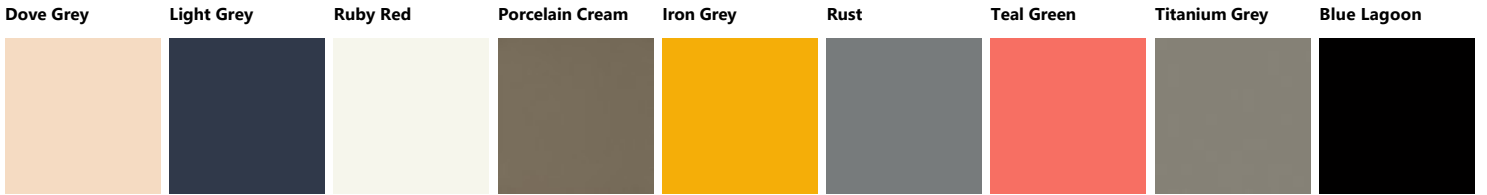

Miko Vetro Opaco sup.Bianco.