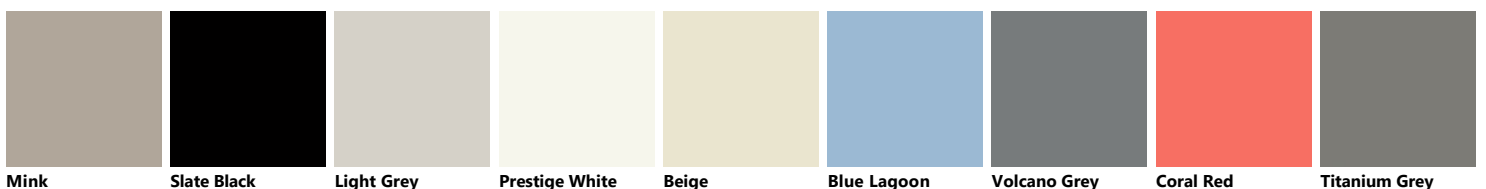

Palette_Colori Miko

Miko Decorativo

Miko Laccato Effetto Metallo

Miko Laccato Opaco

Miko Laccato Dogato Lucido

Miko Laccato Lucido

Miko Laccato Dogato Opaco

Aloe Green Mustard Yellow Agave Blue Iron Grey Teal Green Morocco Red Matera Grey

Miko Laminato Strips B.ABS

Urban Steel Urban Gold Urban Bronze

Miko Vt Dogato Oriz.sup.Grig.

Dove Grey Porcelain Cream Titanium Grey Blue Lagoon Ruby Red Moon Blue Slate Black Powder Pink Matera Grey

Prestige White Teal Green Rust Iron Grey Volcano Grey Mustard Yellow Coral Red Cuvée Mink

Light Grey Mineral Green Agave Blue Perlage Heron Grey Morocco Red Aloe Green Pas Dosé

Miko Vt Dogato Vert.sup.Grig.

Dove Grey Porcelain Cream Titanium Grey Blue Lagoon Ruby Red Slate Black Moon Blue Matera Grey Prestige White