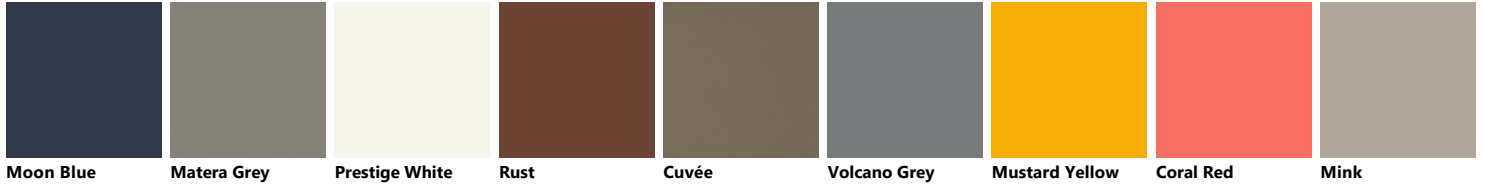

Miko Vetro Opaco sup.Arg.

Miko Laminato Opaco Bordo ABS