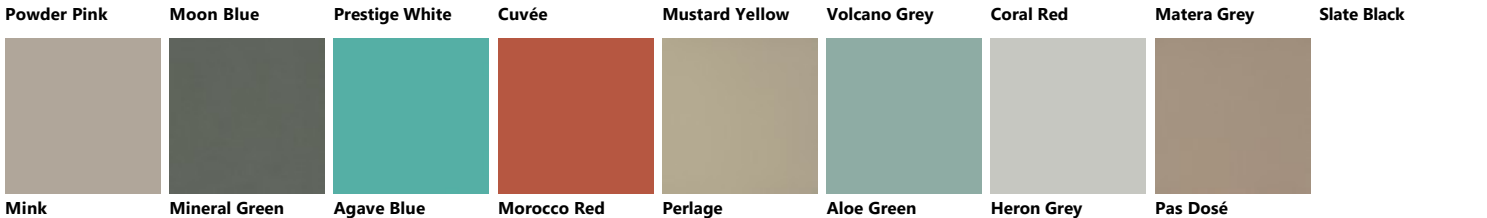

Miko Vetro Opaco sup.Bianco.