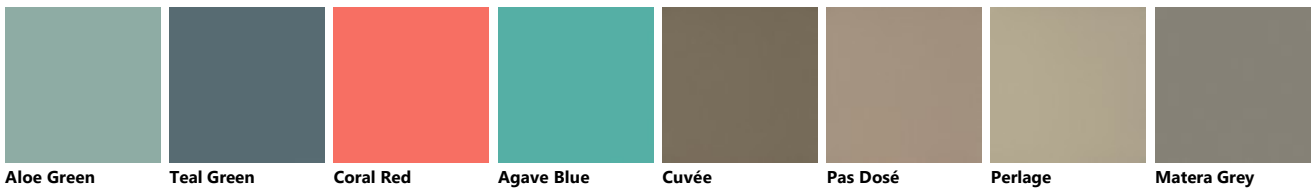

Prestige White

Porcelain Cream

Dove Grey

Mink

Light Grey

Mineral Green

Moon Blue

Powder Pink

Mustard Yellow

Volcano Grey

Heron Grey

Rust

Morocco Red

Matt glass with Aluminium support in White finish

Vertical Slat glass with Aluminium structure in White finish

Horizontal Slat glass with Aluminium structure in White finish