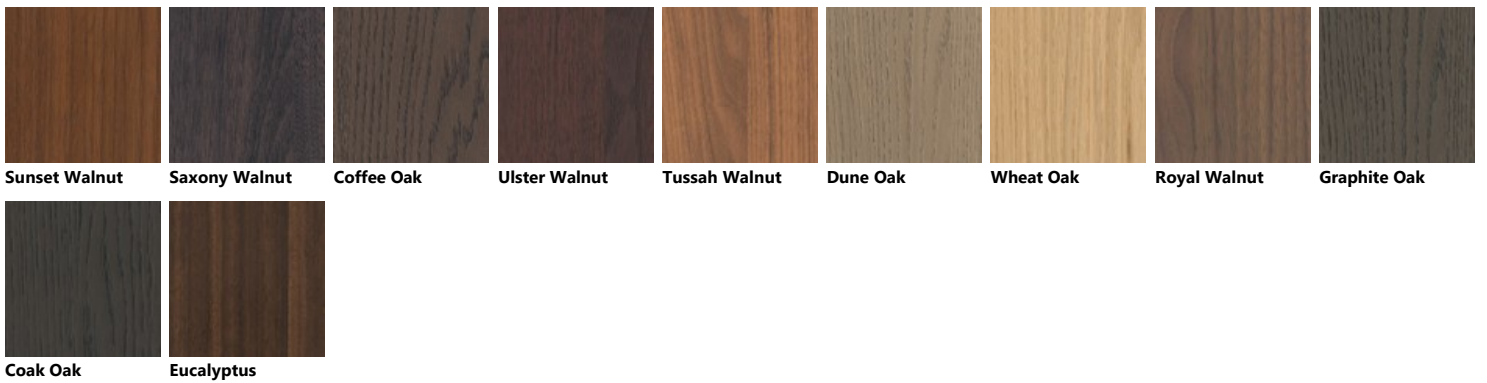

Porcelain Cream Blue Lagoon Titanium Grey Moon Blue Iron Grey Slate Black Dove Grey Teal Green Rust

Ruby Red Mustard Yellow Volcano Grey Coral Red Agave Blue Matera Grey Prestige White Powder Pink Morocco Red

Polished glass with Alluminium support in White finish

Glossy lacquered

Matt lacquered Slat

Glossy lacquered Slat

Matt lacquered

Veneered

Matt glass with Alluminium support in Iron Grey finish

Aloe Green Teal Green Agave Blue Heron Grey Perlage Pas Dosé Slate Black Mineral Green

Vertical Slit glass with Aluminium structure in Iron Grey finish

Blue Lagoon Titanium Grey Iron Grey Porcelain Cream Moon Blue Rust Dove Grey Cuvée Ruby Red

Prestige White Volcano Grey Mustard Yellow Coral Red Powder Pink Matera Grey Mink Morocco Red Aloe Green

Titanium Grey Light Grey Porcelain Cream Iron Grey Moon Blue Ruby Red Rust Blue Lagoon Slate Black

Dove Grey Teal Green Mustard Yellow Volcano Grey Coral Red Agave Blue Matera Grey Prestige White Powder Pink