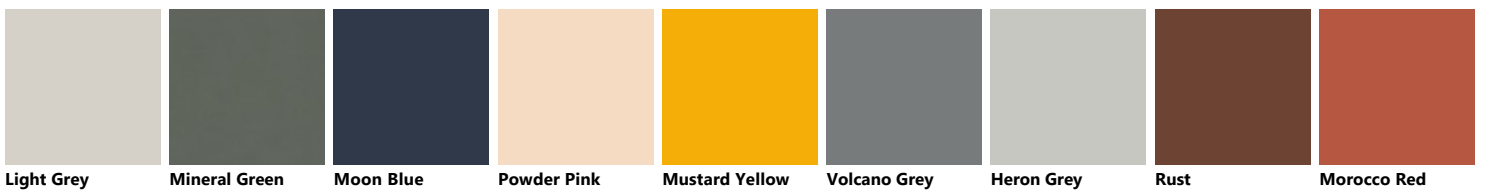

Beige Light Grey Porcelain Cream Tundra Grey Blue Lagoon Iron Grey Titanium Grey Slate Black Ruby Red

Prestige White Dove Grey Mink Mineral Green Moon Blue Powder Pink Mustard Yellow Volcano Grey Heron Grey

Vertigo Season Oak Along Oak Bright Oak Fade Oak Actual Oak Voyage Oak Soft Greige Soft Beige

Soft Beige Steady Walnut Fair Walnut Concrete Brooklyn Oxide Bronze Oxide Steel Laguna Oak Slate Oak Chestnut Pinstripe Oak

Prestige White

Porcelain Cream

Dove Grey

Mink

Light Grey

Mineral Green

Moon Blue

Powder Pink

Mustard Yellow

Volcano Grey

Heron Grey

Rust

Morocco Red

Matt glass with Aluminium support in White finish

Vertical Slat glass with Aluminium structure in White finish

Horizontal Slat glass with Aluminium structure in White finish