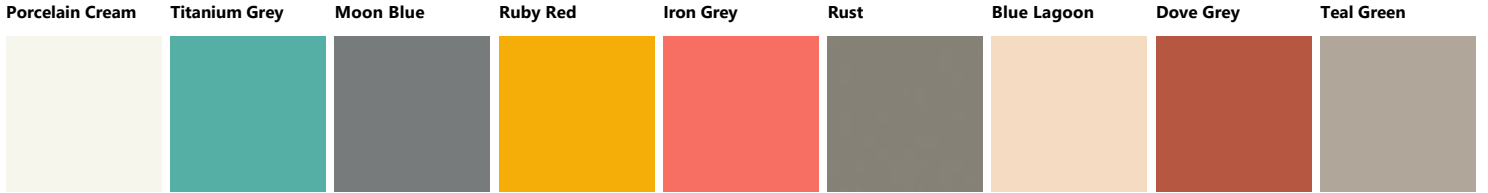

Light Grey Aloe Green Teal Green Heron Grey Perlage Pas Dosé Slate Black Mineral Green

Vertical Slat glass with Aluminium structure in Silver finish

Porcelain Cream Titanium Grey Moon Blue Ruby Red Iron Grey Rust Blue Lagoon Dove Grey Teal Green

Volcano Grey Mustard Yellow Coral Red Agave Blue Matera Grey Prestige White Powder Pink Morocco Red Mink

Light Grey Cuvée Aloe Green Perlage Heron Grey Pas Dosé Slate Black Mineral Green

Horizontal Slat glass with Aluminium structure in Silver finish

Porcelain Cream Blue Lagoon Titanium Grey Moon Blue Iron Grey Slate Black Dove Grey Teal Green Rust

Ruby Red Mustard Yellow Volcano Grey Coral Red Agave Blue Matera Grey Prestige White Powder Pink Morocco Red

Polished glass with Alluminium support in White finish

Glossy lacquered

Matt lacquered Slat

Glossy lacquered Slat

Matt lacquered

Veneered

Matt glass with Alluminium support in Iron Grey finish

Aloe Green Teal Green Agave Blue Heron Grey Perlage Pas Dosé Slate Black Mineral Green