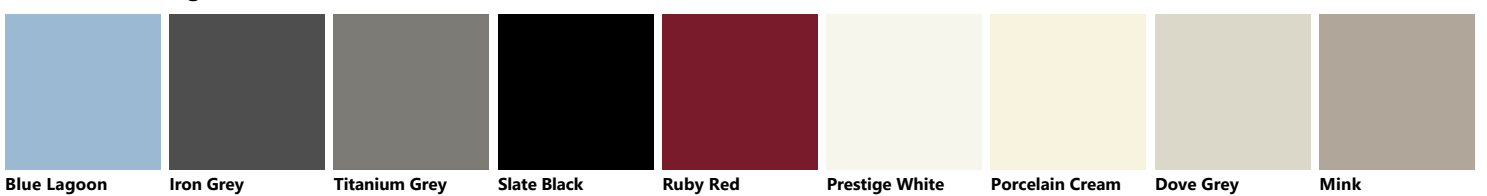

Mustard Yellow

Volcano Grey

Heron Grey

Rust

Morocco Red

Matt glass with Aluminium support in White finish

Vertical Slat glass with Aluminium structure in White finish

Horizontal Slat glass with Aluminium structure in White finish

Polished glass with Aluminium support in Silver finish

Matt glass with Alluminium support in Silver finish

Vertical Slit glass with Aluminium structure in Silver finish

Horizontal Slit glass with Aluminium structure in Silver finish

Polished glass with Alluminium support in Iron Grey finish

Matt glass with Alluminium support in Iron Grey finish

Vertical Slit glass with Aluminium structure in Iron Grey finish

Aloe Green Teal Green Coral Red Agave Blue Cuvée Pas Dosé Perlage Matera Grey

Horizontal Slat glass with Aluminium structure in Iron Grey finish

Blue Lagoon Iron Grey Titanium Grey Slate Black Ruby Red Prestige White Porcelain Cream Dove Grey Mink

Light Grey Mineral Green Moon Blue Powder Pink Mustard Yellow Volcano Grey Heron Grey Rust Morocco Red