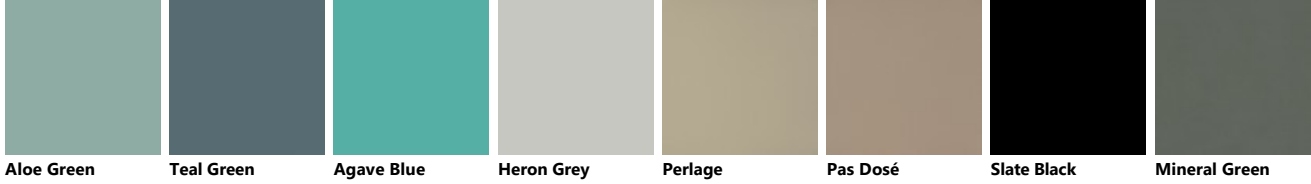

Porcelain Cream Blue Lagoon Titanium Grey Moon Blue Iron Grey Slate Black Dove Grey Teal Green Rust

Ruby Red Mustard Yellow Volcano Grey Coral Red Agave Blue Matera Grey Prestige White Powder Pink Morocco Red

Polished glass with Alluminium support in White finish

Glossy lacquered

Matt lacquered Slat

Glossy lacquered Slat

Matt lacquered

Veneered

Matt glass with Alluminium support in Iron Grey finish

Aloe Green Teal Green Agave Blue Heron Grey Perlage Pas Dosé Slate Black Mineral Green

Vertical Slit glass with Aluminium structure in Iron Grey finish

Blue Lagoon Titanium Grey Iron Grey Porcelain Cream Moon Blue Rust Dove Grey Cuvée Ruby Red

Prestige White Volcano Grey Mustard Yellow Coral Red Powder Pink Matera Grey Mink Morocco Red Aloe Green

Titanium Grey Light Grey Porcelain Cream Iron Grey Moon Blue Ruby Red Rust Blue Lagoon Slate Black

Dove Grey Teal Green Mustard Yellow Volcano Grey Coral Red Agave Blue Matera Grey Prestige White Powder Pink