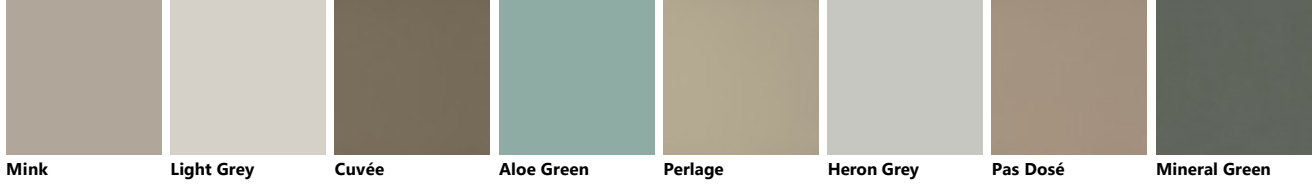

Palette_Colori Mira

Decorative melamine

Metal Effect lacquered

Veneered Slat

Polished glass with Aluminium support in Iron Grey finish

Vertical Slat glass with Aluminium structure in White finish

Horizontal Slat glass with Aluminium structure in Iron Grey finish

Light Grey Aloe Green Teal Green Heron Grey Perlage Pas Dosé Slate Black Mineral Green

Vertical Slat glass with Aluminium structure in Silver finish

Porcelain Cream Titanium Grey Moon Blue Ruby Red Iron Grey Rust Blue Lagoon Dove Grey Teal Green

Volcano Grey Mustard Yellow Coral Red Agave Blue Matera Grey Prestige White Powder Pink Morocco Red Mink

Light Grey Cuvée Aloe Green Perlage Heron Grey Pas Dosé Slate Black Mineral Green

Horizontal Slat glass with Aluminium structure in Silver finish

Porcelain Cream Blue Lagoon Titanium Grey Moon Blue Iron Grey Slate Black Dove Grey Teal Green Rust

Ruby Red Mustard Yellow Volcano Grey Coral Red Agave Blue Matera Grey Prestige White Powder Pink Morocco Red