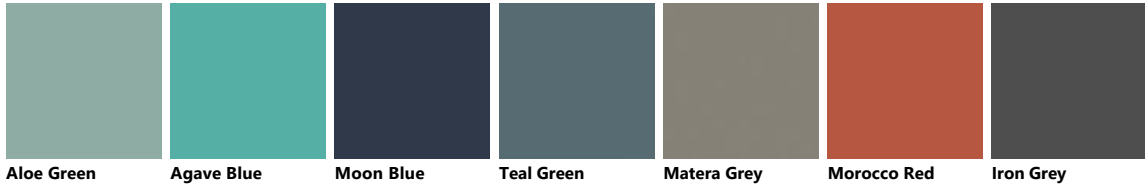

Volcano Grey Mustard Yellow Coral Red Agave Blue Matera Grey Prestige White Powder Pink Morocco Red Mink

Light Grey Cuvée Aloe Green Perlage Heron Grey Pas Dosé Slate Black Mineral Green

Horizontal Slat glass with Aluminium structure in Silver finish

Porcelain Cream Blue Lagoon Titanium Grey Moon Blue Iron Grey Slate Black Dove Grey Teal Green Rust

Ruby Red Mustard Yellow Volcano Grey Coral Red Agave Blue Matera Grey Prestige White Powder Pink Morocco Red

Polished glass with Alluminium support in White finish

Glossy lacquered

Matt lacquered Slat

Glossy lacquered Slat

Matt lacquered

Veneered

Matt glass with Alluminium support in Iron Grey finish

Aloe Green Teal Green Agave Blue Heron Grey Perlage Pas Dosé Slate Black Mineral Green

Vertical Slit glass with Aluminium structure in Iron Grey finish

Blue Lagoon Titanium Grey Iron Grey Porcelain Cream Moon Blue Rust Dove Grey Cuvée Ruby Red

Prestige White Volcano Grey Mustard Yellow Coral Red Powder Pink Matera Grey Mink Morocco Red Aloe Green