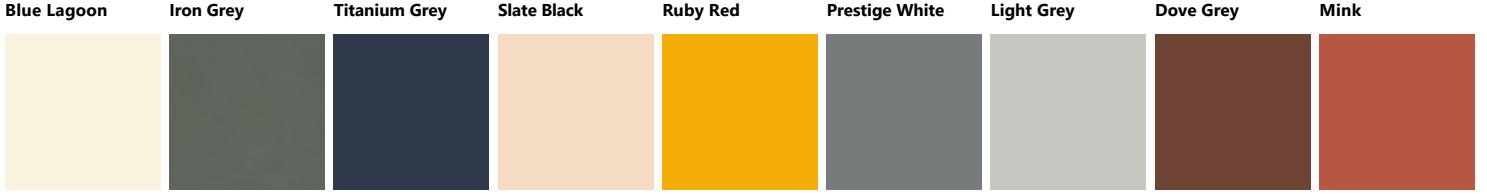

Round

Linear

Polished glass with Alluminium support in White finish

Blue Lagoon

Iron Grey

Titanium Grey

Slate Black

Ruby Red

Prestige White

Porcelain Cream

Dove Grey

Mink

Light Grey

Mineral Green

Moon Blue

Powder Pink

Mustard Yellow

Volcano Grey

Heron Grey

Rust

Morocco Red

Matt glass with Aluminium support in White finish

Vertical Slat glass with Aluminium structure in White finish

Horizontal Slat glass with Aluminium structure in White finish

Polished glass with Alluminium support in Iron Grey finish

Matt glass with Alluminium support in Iron Grey finish

Vertical Slit glass with Aluminium structure in Iron Grey finish

Aloe Green Teal Green Coral Red Agave Blue Cuvée Pas Dosé Perlage Matera Grey