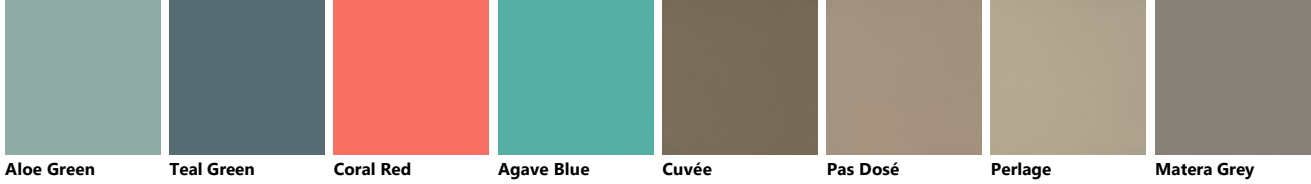

Round

Linear

Polished glass with Alluminium support in White finish

Blue Lagoon

Iron Grey

Titanium Grey

Slate Black

Ruby Red

Prestige White

Porcelain Cream

Dove Grey

Mink

Light Grey

Mineral Green

Moon Blue

Powder Pink

Mustard Yellow

Volcano Grey

Heron Grey

Rust

Morocco Red

Matt glass with Aluminium support in White finish

Vertical Slat glass with Aluminium structure in White finish

Horizontal Slat glass with Aluminium structure in White finish