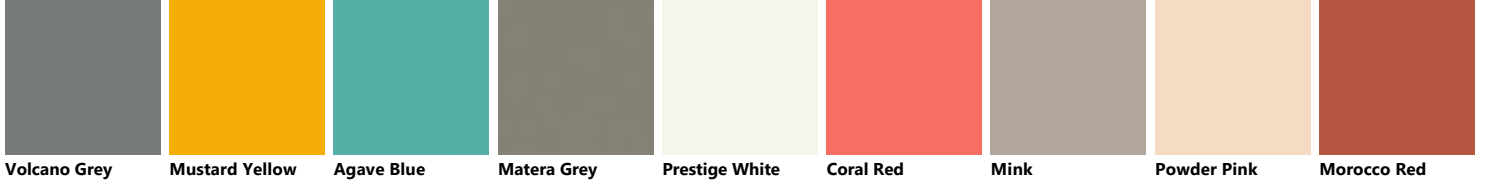

Palette_Colori Mira

Decorative melamine

Metal Effect lacquered

Veneered Slat

Polished glass with Aluminium support in Iron Grey finish

Vertical Slat glass with Aluminium structure in White finish

Horizontal Slat glass with Aluminium structure in Iron Grey finish

Horizontal Slat glass with Aluminium structure in White finish

Volcano Grey Mustard Yellow Agave Blue Matera Grey Prestige White Coral Red Mink Powder Pink Morocco Red

Light Grey Cuvée Aloe Green Heron Grey Perlage Pas Dosé Slate Black Mineral Green

Polished glass with Aluminium support in Silver finish

Porcelain Cream Blue Lagoon Moon Blue Iron Grey Rust Dove Grey Titanium Grey Cuvée Ruby Red

Prestige White Volcano Grey Mustard Yellow Matera Grey Agave Blue Coral Red Mink Powder Pink Morocco Red

Titanium Grey Light Grey Porcelain Cream Iron Grey Moon Blue Ruby Red Rust Blue Lagoon Slate Black

Dove Grey Teal Green Mustard Yellow Volcano Grey Coral Red Agave Blue Matera Grey Prestige White Powder Pink