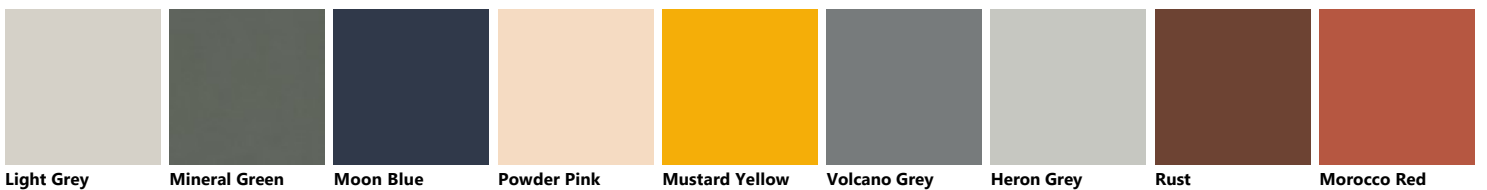

Beige Light Grey Porcelain Cream Tundra Grey Blue Lagoon Iron Grey Titanium Grey Slate Black Ruby Red

Prestige White Dove Grey Mink Mineral Green Moon Blue Powder Pink Mustard Yellow Volcano Grey Heron Grey

Vertigo Season Oak Along Oak Bright Oak Fade Oak Actual Oak Voyage Oak Soft Greige Soft Beige

Soft Beige Steady Walnut Fair Walnut Concrete Brooklyn Oxide Bronze Oxide Steel Laguna Oak Slate Oak Chestnut Pinstripe Oak

Prestige White

Porcelain Cream

Dove Grey

Mink

Light Grey

Mineral Green

Moon Blue

Powder Pink

Mustard Yellow

Volcano Grey

Heron Grey

Rust

Morocco Red

Matt glass with Aluminium support in White finish

Vertical Slat glass with Aluminium structure in White finish

Horizontal Slat glass with Aluminium structure in White finish