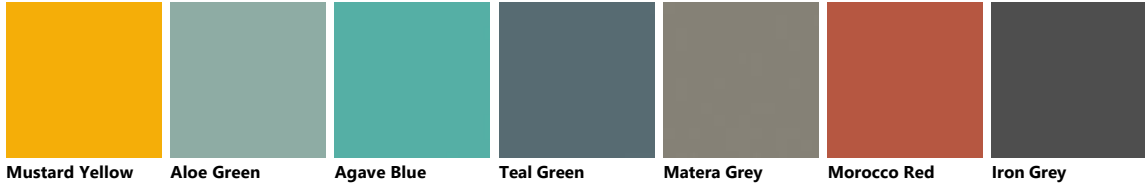

Palette_Colori Mira

Decorative melamine

Metal Effect lacquered

Veneered Slat

Polished glass with Aluminium support in Iron Grey finish

Vertical Slat glass with Aluminium structure in White finish

Horizontal Slat glass with Aluminium structure in Iron Grey finish

Volcano Grey Mustard Yellow Coral Red Agave Blue Matera Grey Prestige White Powder Pink Morocco Red Mink

Light Grey Cuvée Aloe Green Perlage Heron Grey Pas Dosé Slate Black Mineral Green

Horizontal Slat glass with Aluminium structure in Silver finish

Porcelain Cream Blue Lagoon Titanium Grey Moon Blue Iron Grey Slate Black Dove Grey Teal Green Rust

Ruby Red Mustard Yellow Volcano Grey Coral Red Agave Blue Matera Grey Prestige White Powder Pink Morocco Red

Polished glass with Alluminium support in White finish

Glossy lacquered

Matt lacquered Slat

Glossy lacquered Slat

Matt lacquered

Veneered

Matt glass with Alluminium support in Iron Grey finish

Aloe Green Teal Green Agave Blue Heron Grey Perlage Pas Dosé Slate Black Mineral Green