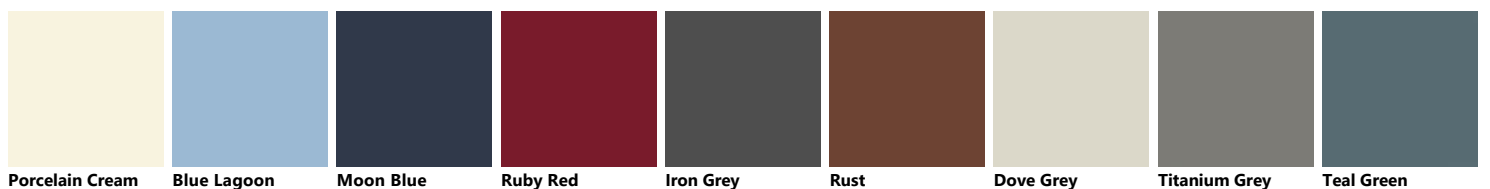

Palette_Colori Mira

Decorative melamine

Metal Effect lacquered

Veneered Slat

Polished glass with Aluminium support in Iron Grey finish

Vertical Slat glass with Aluminium structure in White finish

Horizontal Slat glass with Aluminium structure in Iron Grey finish

Horizontal Slat glass with Aluminium structure in White finish

Volcano Grey Mustard Yellow Agave Blue Matera Grey Prestige White Coral Red Mink Powder Pink Morocco Red

Light Grey Cuvée Aloe Green Heron Grey Perlage Pas Dosé Slate Black Mineral Green

Titanium Grey Light Grey Porcelain Cream Iron Grey Moon Blue Ruby Red Rust Blue Lagoon Slate Black

Dove Grey Teal Green Mustard Yellow Volcano Grey Coral Red Agave Blue Matera Grey Prestige White Powder Pink