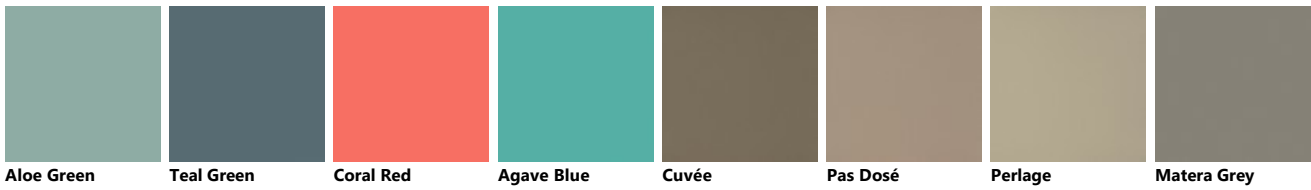

Prestige White

Porcelain Cream

Dove Grey

Mink

Light Grey

Mineral Green

Moon Blue

Powder Pink

Mustard Yellow

Volcano Grey

Heron Grey

Rust

Morocco Red

Matt glass with Aluminium support in White finish

Vertical Slat glass with Aluminium structure in White finish

Horizontal Slat glass with Aluminium structure in White finish

Polished glass with Alluminium support in Iron Grey finish

Matt glass with Alluminium support in Iron Grey finish

Vertical Slit glass with Aluminium structure in Iron Grey finish

Aloe Green Teal Green Coral Red Agave Blue Cuvée Pas Dosé Perlage Matera Grey