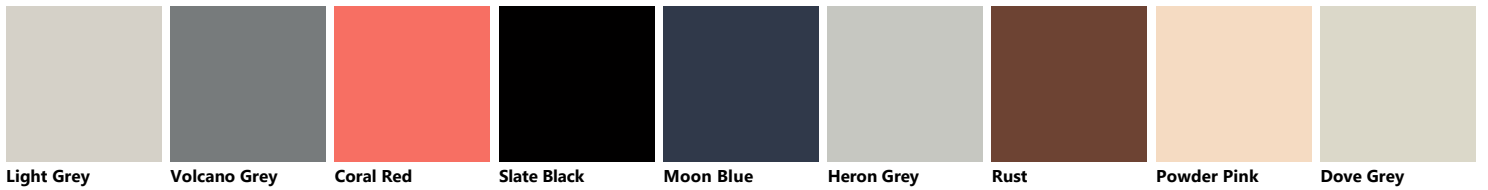

Volcano Grey Mustard Yellow Coral Red Agave Blue Matera Grey Prestige White Powder Pink Morocco Red Mink

Light Grey Cuvée Aloe Green Perlage Heron Grey Pas Dosé Slate Black Mineral Green

Horizontal Slat glass with Aluminium structure in Silver finish

Porcelain Cream Blue Lagoon Titanium Grey Moon Blue Iron Grey Slate Black Dove Grey Teal Green Rust

Ruby Red Mustard Yellow Volcano Grey Coral Red Agave Blue Matera Grey Prestige White Powder Pink Morocco Red

Polished glass with Alluminium support in White finish

Glossy lacquered

Matt lacquered Slat

Glossy lacquered Slat

Matt lacquered

Veneered

Matt glass with Alluminium support in Iron Grey finish

Aloe Green Teal Green Agave Blue Heron Grey Perlage Pas Dosé Slate Black Mineral Green

Vertical Slit glass with Aluminium structure in Iron Grey finish

Blue Lagoon Titanium Grey Iron Grey Porcelain Cream Moon Blue Rust Dove Grey Cuvée Ruby Red

Prestige White Volcano Grey Mustard Yellow Coral Red Powder Pink Matera Grey Mink Morocco Red Aloe Green