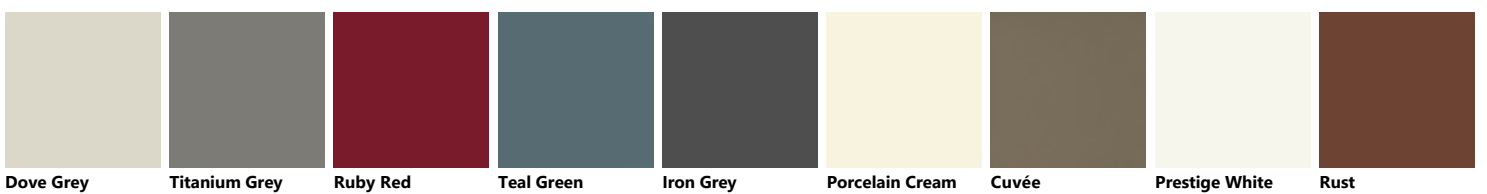

Polished glass with Alluminium support in White finish

Ruby Red Dove Grey Titanium Grey Porcelain Cream Iron Grey Blue Lagoon Prestige White Teal Green Cuvée

Rust Moon Blue Powder Pink Volcano Grey Mustard Yellow Slate Black Coral Red Matera Grey Agave Blue

Morocco Red Aloe Green Mink Light Grey Mineral Green Perlage Heron Grey Pas Dosé

Vertical Slat glass with Aluminium structure in Iron Grey finish

Matt lacquered

Glossy lacquered

Horizontal Slat glass with Aluminium structure in Iron Grey finish

Polished glass with Alluminium support in Silver finish

Polished glass with Alluminium support in Iron Grey finish

Horizontal Slat glass with Aluminium structure in Silver finish

Mink Morocco Red Perlage Aloe Green Light Grey Mineral Green Heron Grey Pas Dosé

Fenix

Bromine Grey Fez Blue Malé White Kos White Ephesus Grey Orinoco Cocoa London Grey Comodoro Green Jaipur Red

Antrim grey Ottawa Beaver Ingo Black

Veneered

Ulster Walnut Tussah Walnut Sunset Walnut Saxony Walnut Coffee Oak Graphite Oak Royal Walnut Dune Oak Wheat Oak