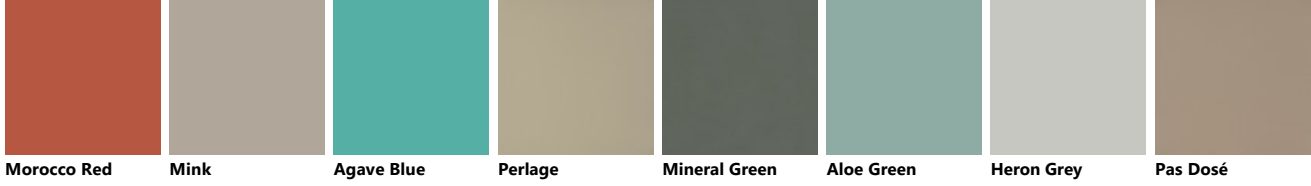

Ruby Red Porcelain Cream Dove Grey Teal Green Cuvée Blue Lagoon Titanium Grey Iron Grey Prestige White

Volcano Grey Rust Slate Black Mustard Yellow Moon Blue Agave Blue Powder Pink Morocco Red Matera Grey

Perlage Mink Light Grey Coral Red Mineral Green Aloe Green Heron Grey Pas Dosé

Matt glass with Alluminium support in Iron Grey finish

Ruby Red Light Grey Dove Grey Teal Green Blue Lagoon Titanium Grey Iron Grey Porcelain Cream Moon Blue

Cuvée Prestige White Volcano Grey Mustard Yellow Rust Agave Blue Powder Pink Slate Black Morocco Red

Matera Grey Perlage Mink Aloe Green Coral Red Mineral Green Heron Grey Pas Dosé

Matt glass with Alluminium support in White finish

Ruby Red Light Grey Dove Grey Iron Grey Blue Lagoon Titanium Grey Rust Teal Green Porcelain Cream

Cuvée Prestige White Moon Blue Matera Grey Mustard Yellow Volcano Grey Powder Pink Slate Black Coral Red