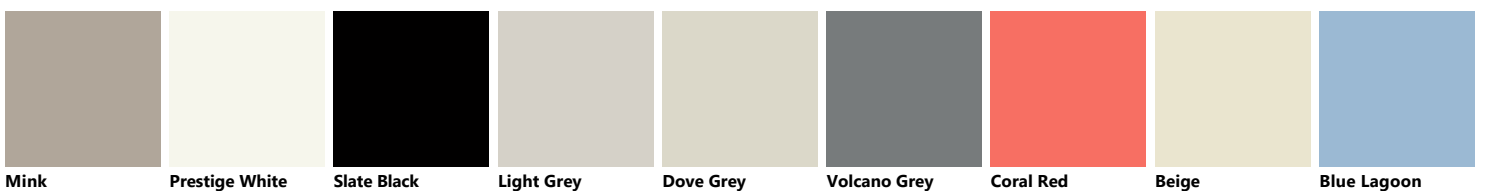

**Palette\_Colori Lido**

**Decorative melamine**

**Metal Effect lacquered**

**Glossy lacquered Slat**

**Matt lacquered**

**Glossy lacquered**

**Matt lacquered Slat**

Moon Blue Agave Blue Aloe Green Teal Green Iron Grey Morocco Red Matera Grey

**Polished glass with Alluminium support in White finish**

Ruby Red Porcelain Cream Dove Grey Blue Lagoon Titanium Grey Moon Blue Rust Teal Green Prestige White

Cuvée Matera Grey Iron Grey Volcano Grey Powder Pink Agave Blue Mink Light Grey Morocco Red