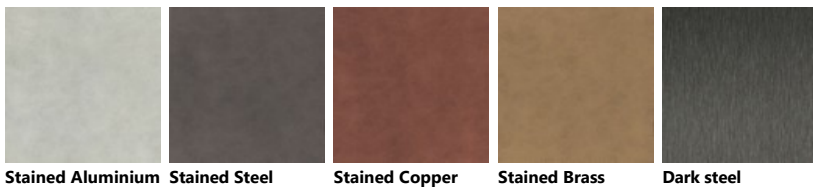

**Palette\_Colori Lido**

**Decorative melamine**

**Metal Effect lacquered**

**Glossy lacquered Slat**

**Matt lacquered**

**Glossy lacquered**

**Matt lacquered Slat**

Moon Blue Agave Blue Aloe Green Teal Green Iron Grey Morocco Red Matera Grey

**Polished glass with Alluminium support in White finish**

Ruby Red Porcelain Cream Dove Grey Blue Lagoon Titanium Grey Moon Blue Rust Teal Green Prestige White

Cuvée Matera Grey Iron Grey Volcano Grey Powder Pink Agave Blue Mink Light Grey Morocco Red

Slate Black Mineral Green Heron Grey Mustard Yellow Aloe Green Pas Dosé Coral Red Perlage

**Horizontal Slat glass with Aluminium structure in Silver finish**

Ruby Red Porcelain Cream Dove Grey Blue Lagoon Titanium Grey Moon Blue Prestige White Cuvée Rust

Iron Grey Volcano Grey Teal Green Powder Pink Matera Grey Mink Light Grey Slate Black Mineral Green

Morocco Red Agave Blue Heron Grey Mustard Yellow Aloe Green Pas Dosé Coral Red Perlage

**Polished glass with Alluminium support in Silver finish**