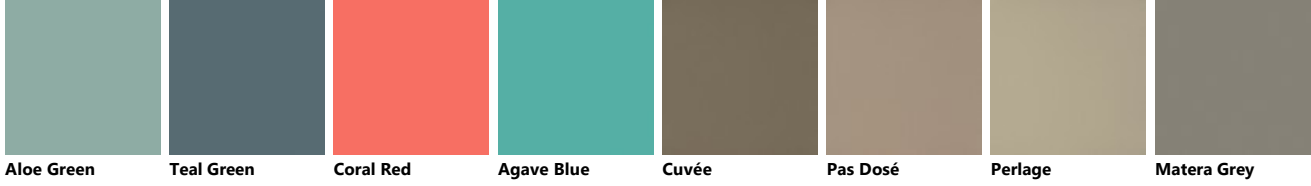

Blue Lagoon

Iron Grey

Titanium Grey

Slate Black

Ruby Red

Prestige White

Porcelain Cream

Dove Grey

Mink

Light Grey

Mineral Green

Moon Blue

Powder Pink

Mustard Yellow

Volcano Grey

Heron Grey

Rust

Morocco Red

Aloe Green Teal Green Coral Red Agave Blue Cuvée Pas Dosé Perlage Matera Grey

Horizontal Slat glass with Aluminium structure in White finish

Blue Lagoon Iron Grey Titanium Grey Slate Black Ruby Red Prestige White Porcelain Cream Dove Grey Mink