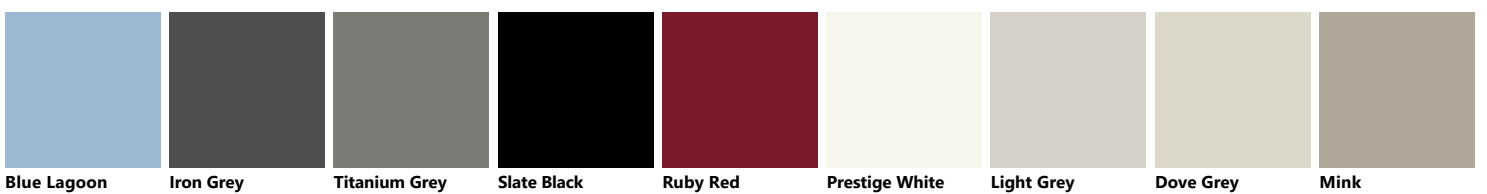

Blue Lagoon Iron Grey Titanium Grey Slate Black Ruby Red Prestige White Porcelain Cream Dove Grey Mink

Light Grey Mineral Green Moon Blue Powder Pink Mustard Yellow Volcano Grey Heron Grey Rust Morocco Red

Porcelain Cream Mineral Green Moon Blue Powder Pink Mustard Yellow Volcano Grey Heron Grey Rust Morocco Red

Aloe Green Teal Green Coral Red Agave Blue Cuvée Pas Dosé Perlage Matera Grey

Vertical Slat glass with Aluminium structure in Silver finish

Horizontal Slat glass with Aluminium structure in Silver finish

Polished glass with Alluminium support in Iron Grey finish

Matt glass with Alluminium support in Iron Grey finish

Porcelain Cream

Mineral Green