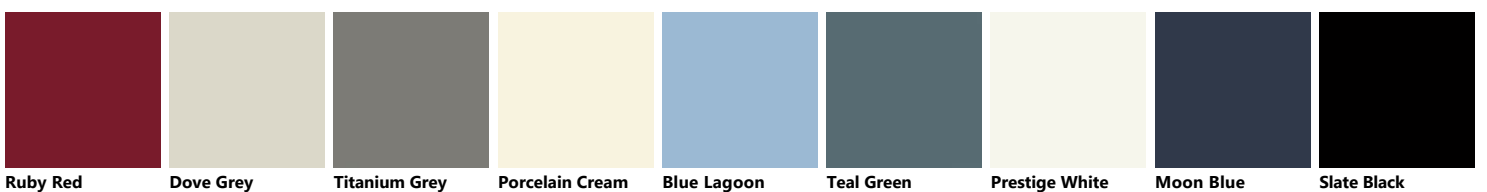

Iron Grey Volcano Grey Teal Green Powder Pink Matera Grey Mink Light Grey Slate Black Mineral Green

Morocco Red Agave Blue Heron Grey Mustard Yellow Aloe Green Pas Dosé Coral Red Perlage

**Polished glass with Alluminium support in Silver finish**

Ruby Red Porcelain Cream Dove Grey Blue Lagoon Titanium Grey Prestige White Moon Blue Cuvée Rust

Iron Grey Volcano Grey Teal Green Powder Pink Matera Grey Agave Blue Mink Light Grey Morocco Red

Slate Black Heron Grey Mustard Yellow Mineral Green Aloe Green Pas Dosé Coral Red Perlage

**Horizontal Slat glass with Aluminium structure in Iron Grey finish**

**Matt glass with Alluminium support in White finish**

**Polished glass with Alluminium support in Iron Grey finish**

**Vertical Slat glass with Aluminium structure in Silver finish**

**Vertical Slat glass with Aluminium structure in White finish**

**Fenix**

**Matt glass with Alluminium support in Silver finish**

**Vertical Slat glass with Aluminium structure in Iron Grey finish**

**Horizontal Slit glass with Aluminium structure in White finish**