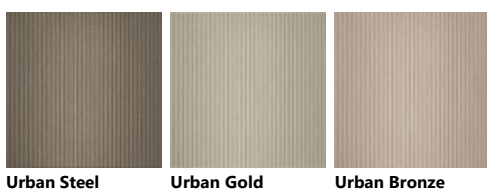

Iron Grey Volcano Grey Teal Green Powder Pink Matera Grey Mink Light Grey Slate Black Mineral Green

Morocco Red Agave Blue Heron Grey Mustard Yellow Aloe Green Pas Dosé Coral Red Perlage

**Polished glass with Alluminium support in Silver finish**

**Horizontal Slat glass with Aluminium structure in Iron Grey finish**

**Matt glass with Alluminium support in White finish**

**Polished glass with Alluminium support in Iron Grey finish**

**Vertical Slat glass with Aluminium structure in Silver finish**

**Vertical Slat glass with Aluminium structure in White finish**

**Fenix**

**Matt glass with Alluminium support in Silver finish**

**Vertical Slat glass with Aluminium structure in Iron Grey finish**

**Horizontal Slit glass with Aluminium structure in White finish**

**Matt glass with Alluminium support in Iron Grey finish**

**Strips Laminate with ABS edging**

**Matt Laminate with ABS edging**

Grey Stone

Statuario

Calacatta

Urban Gold

Urban Steel