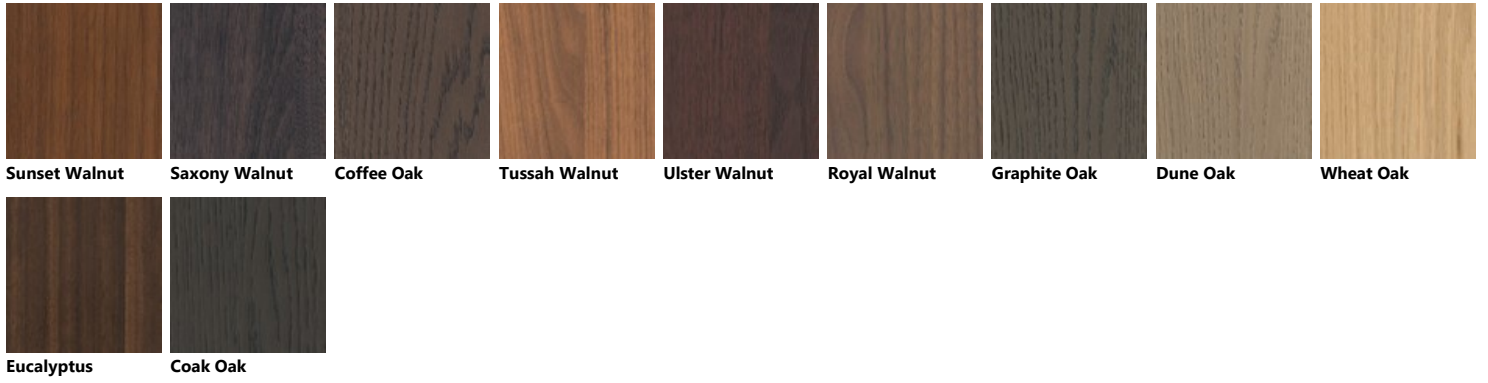

Palette_Colori Libra Living

Decorative melamine

Metal Effect lacquered

Veneered Slat

Matt lacquered Slat

Glossy lacquered

Matt lacquered

Glossy lacquered Slat

Veneered

Vertical Slit glass with Aluminium structure in Iron Grey finish

Vertical Slit glass with Aluminium structure in White finish

Matt glass with Alluminium support in Iron Grey finish

Polished glass with Alluminium support in Iron Grey finish

Strips Laminate with ABS edging

Urban Steel

Urban Gold

Urban Bronze

Fenix

Ephesus Grey

Orinoco Cocoa

London Grey

Malé White

Comodoro Green

Kos White

Antrim grey

Bromine Grey

Jaipur Red

Fez Blue

Ingo Black