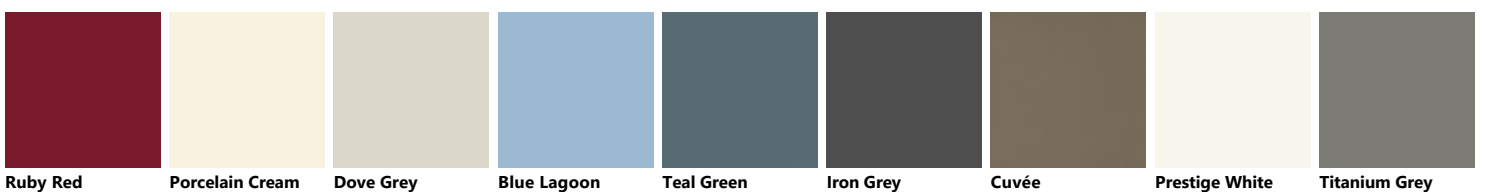

Vertical Slat glass with Aluminium structure in Silver finish