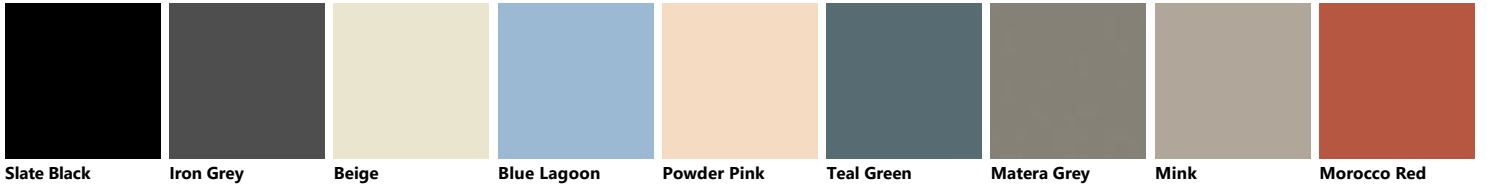

Palette_Colori Musa Living

Polished glass with Alluminium support in White finish

Matt glass with Alluminium support in White finish

Matt glass with Alluminium support in Iron Grey finish

Polished glass with Alluminium support in Silver finish

Polished glass with Alluminium support in Iron Grey finish

Matt glass with Alluminium support in Silver finish

Matt lacquered

Mustard Yellow Ruby Red Mineral Green Titanium Grey Porcelain Cream Tundra Grey Aloe Green

Fenix

Ingo Black Kos White Antrim grey Malé White Jaipur Red Ephesus Grey Orinoco Cocoa Ottawa Beaver Comodoro Green

Bromine Grey Fez Blue London Grey

Decorative melamine

Season Oak Fade Oak Landscape Oak Sepia Grey Mist Lodge Azimut Concrete Harlem Gold Oak

Flint Grey Veil Grey Bancha Walnut Ink Blue Scav572_Lavagna Cloud Oriental Light Earth Grey Oxide Bronze Wall Matter

Shadow Laguna Oak Vertigo Bright Oak Garden Walnut Venus Stone Burnt Wood Grey Oxide Steel Key Matter