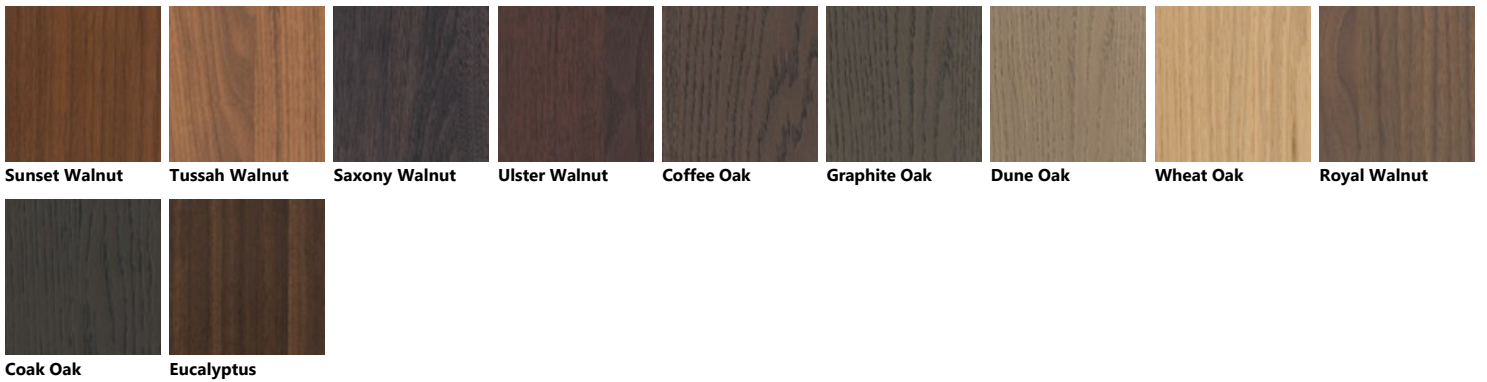

Palette_Colori Lumina

Decorative melamine

Metal Effect lacquered

Matt lacquered

Glossy lacquered

Fenix

Veneered

Strips Laminate with ABS edging

Polished glass with Alluminium support in White finish

Vertical Slat glass with Aluminium structure in Silver finish

Polished glass with Alluminium support in Iron Grey finish

Horizontal Slat glass with Aluminium structure in White finish

Slate Black Teal Green Prestige White Mustard Yellow Mink Agave Blue Volcano Grey Powder Pink Light Grey

Coral Red Heron Grey Morocco Red Matera Grey Perlage Pas Dosé Aloe Green Mineral Green

Matt glass with Alluminium support in Silver finish

Dove Grey Ruby Red Cuvée Iron Grey Rust Blue Lagoon Moon Blue Porcelain Cream Titanium Grey

Slate Black Agave Blue Prestige White Mustard Yellow Mink Volcano Grey Powder Pink Coral Red Teal Green

Light Grey Matera Grey Heron Grey Pas Dosé Perlage Morocco Red Aloe Green Mineral Green