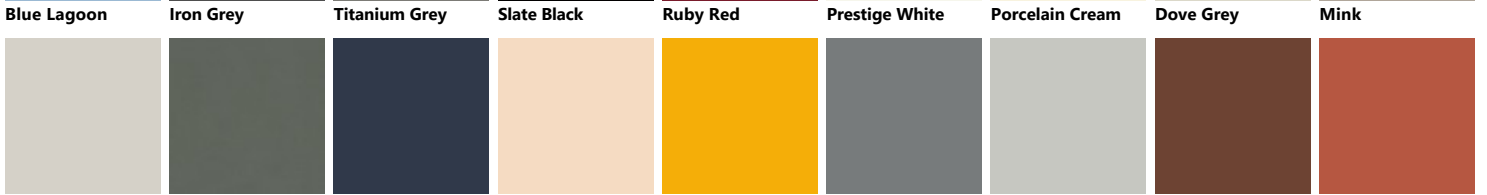

Frame with Wire Mesh and built-in handle

Round Linear

Polished glass with Alluminium support in White finish

Blue Lagoon Iron Grey Titanium Grey Slate Black Ruby Red Prestige White Porcelain Cream Dove Grey Mink

Matt glass with Aluminium support in White finish

Vertical Slat glass with Aluminium structure in White finish

Horizontal Slat glass with Aluminium structure in White finish

Polished glass with Alluminium support in Silver finish

Matt glass with Alluminium support in Silver finish

Vertical Slat glass with Aluminium structure in Silver finish

Horizontal Slat glass with Aluminium structure in Silver finish

Polished glass with Alluminium support in Iron Grey finish

Powder Pink

Mustard Yellow

Volcano Grey

Heron Grey

Rust

Morocco Red

Aloe Green

Teal Green