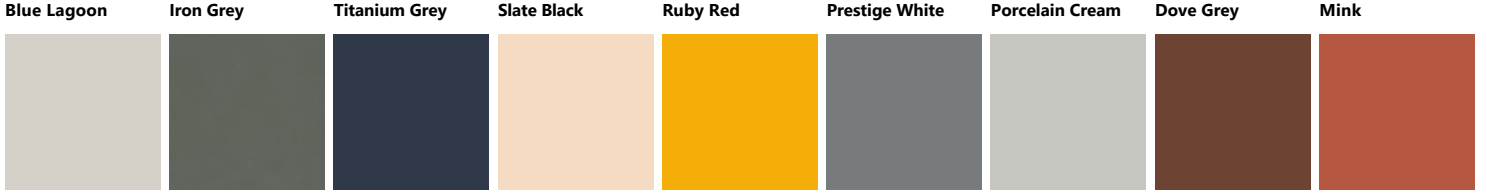

Frame with Wire Mesh and built-in handle

Round Linear

Polished glass with Alluminium support in White finish

Blue Lagoon Iron Grey Titanium Grey Slate Black Ruby Red Prestige White Porcelain Cream Dove Grey Mink

Matt glass with Aluminium support in White finish

Vertical Slat glass with Aluminium structure in White finish

Horizontal Slat glass with Aluminium structure in White finish

Polished glass with Alluminium support in Silver finish

Matt glass with Alluminium support in Silver finish

Vertical Slat glass with Aluminium structure in Silver finish

Horizontal Slat glass with Aluminium structure in Silver finish

Polished glass with Alluminium support in Iron Grey finish

Matt glass with Alluminium support in Iron Grey finish

Vertical Slat glass with Aluminium structure in Iron Grey finish

Light Grey

Mineral Green

Moon Blue

Powder Pink

Mustard Yellow

Volcano Grey