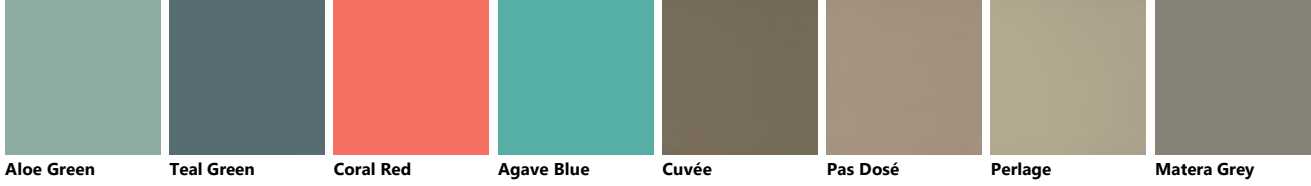

Frame with Wire Mesh and built-in handle

Round Linear

Polished glass with Alluminium support in White finish

Blue Lagoon Iron Grey Titanium Grey Slate Black Ruby Red Prestige White Porcelain Cream Dove Grey Mink

Matt glass with Aluminium support in White finish

Vertical Slat glass with Aluminium structure in White finish

Horizontal Slat glass with Aluminium structure in White finish

Polished glass with Alluminium support in Silver finish

Matt glass with Alluminium support in Silver finish

Vertical Slat glass with Aluminium structure in Silver finish

Horizontal Slat glass with Aluminium structure in Silver finish

Polished glass with Alluminium support in Iron Grey finish

Matt glass with Alluminium support in Iron Grey finish

Vertical Slat glass with Aluminium structure in Iron Grey finish

Light Grey

Mineral Green

Moon Blue

Powder Pink

Mustard Yellow

Volcano Grey