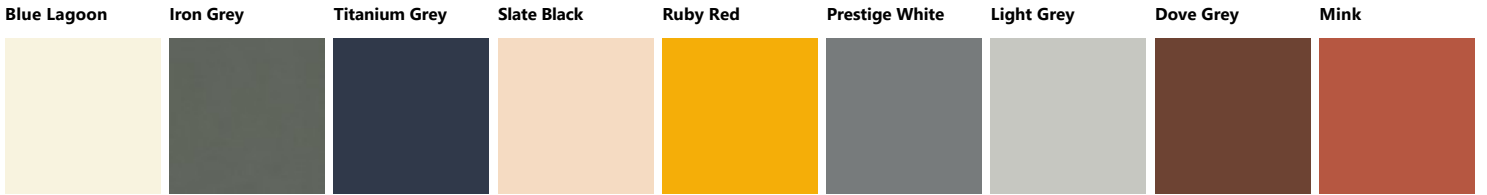

Frame with Wire Mesh and built-in handle

Round Linear

Polished glass with Alluminium support in White finish

Blue Lagoon Iron Grey Titanium Grey Slate Black Ruby Red Prestige White Porcelain Cream Dove Grey Mink

Matt glass with Aluminium support in White finish

Vertical Slat glass with Aluminium structure in White finish

Horizontal Slat glass with Aluminium structure in White finish

Polished glass with Alluminium support in Silver finish

Matt glass with Alluminium support in Silver finish

Vertical Slat glass with Aluminium structure in Silver finish

Horizontal Slat glass with Aluminium structure in Silver finish

Polished glass with Alluminium support in Iron Grey finish

Matt glass with Alluminium support in Iron Grey finish

Vertical Slat glass with Aluminium structure in Iron Grey finish

Light Grey

Mineral Green

Moon Blue

Powder Pink

Mustard Yellow

Volcano Grey