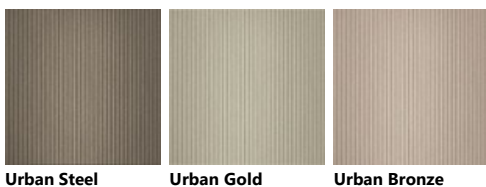

Palette_Colori Lumina

Decorative melamine

Metal Effect lacquered

Matt lacquered

Glossy lacquered

Fenix

Veneered

Strips Laminate with ABS edging

Polished glass with Alluminium support in White finish

Vertical Slat glass with Aluminium structure in Silver finish

Polished glass with Alluminium support in Iron Grey finish

Horizontal Slat glass with Aluminium structure in White finish

Slate Black Teal Green Prestige White Mustard Yellow Mink Agave Blue Volcano Grey Powder Pink Light Grey

Coral Red Heron Grey Morocco Red Matera Grey Perlage Pas Dosé Aloe Green Mineral Green

Matt glass with Alluminium support in Silver finish

Porcelain Cream Agave Blue Prestige White Mustard Yellow Volcano Grey Powder Pink Mink Light Grey Coral Red

Teal Green Matera Grey Heron Grey Pas Dosé Perlage Morocco Red Aloe Green Mineral Green

Horizontal Slat glass with Aluminium structure in Iron Grey finish