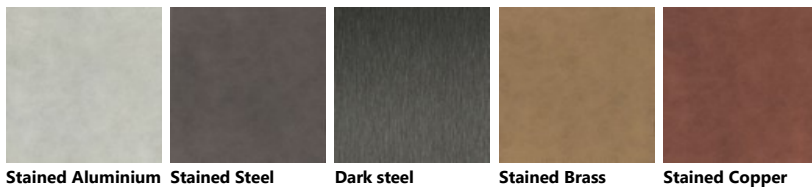

Palette_Colori Lumina

Decorative melamine

Metal Effect lacquered

Matt lacquered

Glossy lacquered

Fenix

Veneered

Strips Laminate with ABS edging

Polished glass with Alluminium support in White finish

Vertical Slat glass with Aluminium structure in Silver finish

Polished glass with Alluminium support in Iron Grey finish

Horizontal Slat glass with Aluminium structure in White finish

Slate Black Teal Green Prestige White Mustard Yellow Mink Agave Blue Volcano Grey Powder Pink Light Grey

Coral Red Heron Grey Morocco Red Matera Grey Perlage Pas Dosé Aloe Green Mineral Green

Matt glass with Alluminium support in Silver finish

Porcelain Cream Agave Blue Prestige White Mustard Yellow Volcano Grey Powder Pink Mink Light Grey Coral Red

Teal Green Matera Grey Heron Grey Pas Dosé Perlage Morocco Red Aloe Green Mineral Green

Horizontal Slat glass with Aluminium structure in Iron Grey finish