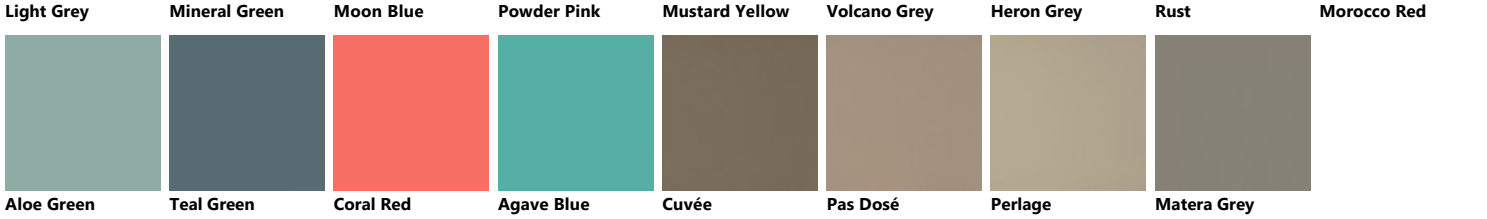

Frame with Wire Mesh and built-in handle

Round Linear

Polished glass with Alluminium support in White finish

Blue Lagoon Iron Grey Titanium Grey Slate Black Ruby Red Prestige White Porcelain Cream Dove Grey Mink

Matt glass with Aluminium support in White finish

Vertical Slat glass with Aluminium structure in White finish

Horizontal Slat glass with Aluminium structure in White finish

Polished glass with Alluminium support in Silver finish

Matt glass with Alluminium support in Silver finish

Vertical Slat glass with Aluminium structure in Silver finish

Horizontal Slat glass with Aluminium structure in Silver finish

Polished glass with Alluminium support in Iron Grey finish

Powder Pink

Mustard Yellow

Volcano Grey

Heron Grey

Rust

Morocco Red

Aloe Green

Teal Green