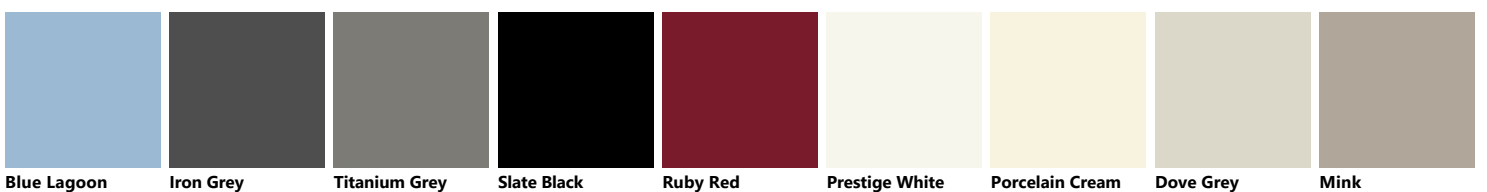

Matt glass with Alluminium support in Silver finish

Vertical Slat glass with Aluminium structure in Silver finish

Horizontal Slat glass with Aluminium structure in Silver finish

Polished glass with Alluminium support in Iron Grey finish

Matt glass with Alluminium support in Iron Grey finish

Vertical Slat glass with Aluminium structure in Iron Grey finish

Light Grey

Mineral Green

Moon Blue

Powder Pink

Mustard Yellow

Volcano Grey