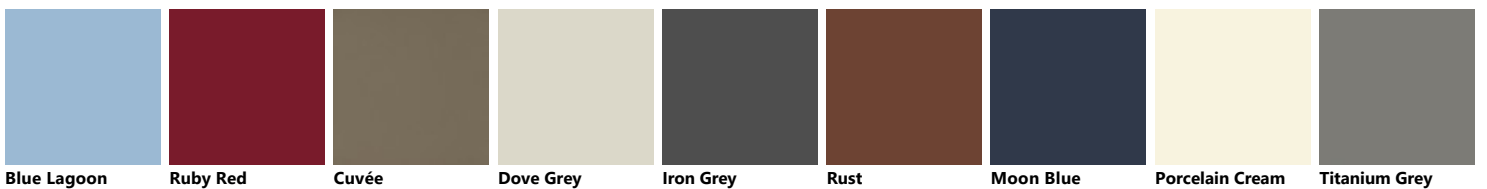

Palette_Colori Lumina

Decorative melamine

Metal Effect lacquered

Matt lacquered

Glossy lacquered

Fenix

Veneered

Strips Laminate with ABS edging

Polished glass with Alluminium support in White finish

Vertical Slat glass with Aluminium structure in Silver finish

Polished glass with Alluminium support in Iron Grey finish

Horizontal Slat glass with Aluminium structure in White finish

Slate Black Teal Green Prestige White Mustard Yellow Mink Agave Blue Volcano Grey Powder Pink Light Grey

Coral Red Heron Grey Morocco Red Matera Grey Perlage Pas Dosé Aloe Green Mineral Green

Matt glass with Alluminium support in Silver finish