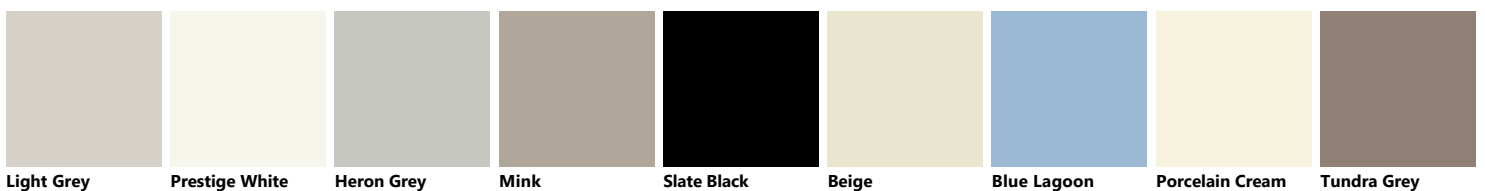

Palette_Colori Lumina

Decorative melamine

Metal Effect lacquered

Matt lacquered

Glossy lacquered

Fenix

Veneered

Strips Laminate with ABS edging

Polished glass with Alluminium support in White finish

Vertical Slat glass with Aluminium structure in Silver finish

Polished glass with Alluminium support in Iron Grey finish

Horizontal Slat glass with Aluminium structure in White finish

Slate Black Teal Green Prestige White Mustard Yellow Mink Agave Blue Volcano Grey Powder Pink Light Grey

Coral Red Heron Grey Morocco Red Matera Grey Perlage Pas Dosé Aloe Green Mineral Green

Matt glass with Alluminium support in Silver finish