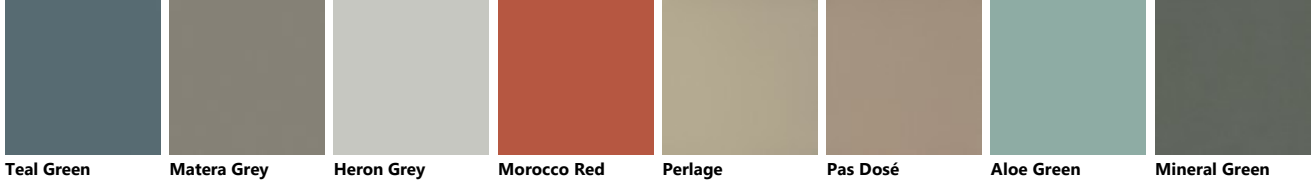

Vertical Slat glass with Aluminium structure in White finish

Blue Lagoon Ruby Red Cuvée Dove Grey Iron Grey Rust Moon Blue Porcelain Cream Titanium Grey

Slate Black Prestige White Mustard Yellow Matera Grey Agave Blue Volcano Grey Powder Pink Mink Light Grey

Coral Red Teal Green Heron Grey Morocco Red Perlage Pas Dosé Aloe Green Mineral Green

Polished glass with Alluminium support in Silver finish

Blue Lagoon Iron Grey Dove Grey Rust Slate Black Cuvée Moon Blue Porcelain Cream Volcano Grey

Ruby Red Mustard Yellow Prestige White Mink Agave Blue Titanium Grey Powder Pink Light Grey Coral Red

Teal Green Matera Grey Heron Grey Morocco Red Perlage Pas Dosé Aloe Green Mineral Green

Matt glass with Alluminium support in White finish

Blue Lagoon Light Grey Iron Grey Cuvée Dove Grey Porcelain Cream Rust Slate Black Moon Blue

Volcano Grey Powder Pink Ruby Red Mustard Yellow Teal Green Prestige White Mink Agave Blue Titanium Grey

Coral Red Matera Grey Heron Grey Morocco Red Perlage Pas Dosé Aloe Green Mineral Green