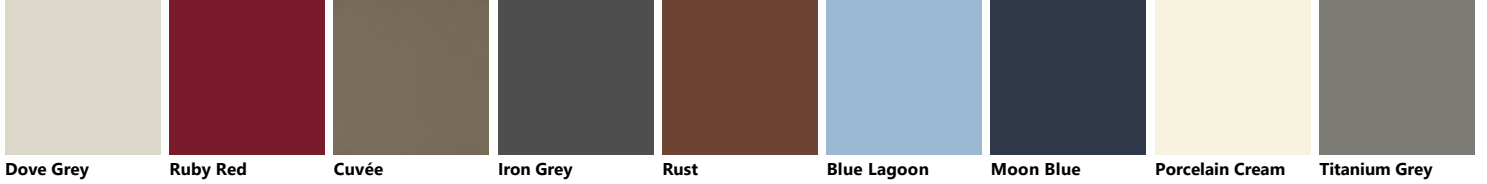

Matt glass with Alluminium support in Iron Grey finish

Dove Grey Light Grey Rust Ruby Red Cuvée Porcelain Cream Iron Grey Blue Lagoon Moon Blue

Titanium Grey Slate Black Powder Pink Prestige White Mustard Yellow Agave Blue Volcano Grey Mink Coral Red

Teal Green Matera Grey Heron Grey Morocco Red Perlage Pas Dosé Aloe Green Mineral Green

Vertical Slat glass with Aluminium structure in Iron Grey finish

Dove Grey Ruby Red Cuvée Iron Grey Rust Blue Lagoon Moon Blue Titanium Grey Slate Black

Porcelain Cream Agave Blue Prestige White Mustard Yellow Volcano Grey Powder Pink Mink Light Grey Coral Red

Teal Green Matera Grey Heron Grey Pas Dosé Perlage Morocco Red Aloe Green Mineral Green

Horizontal Slat glass with Aluminium structure in Iron Grey finish

Dove Grey Ruby Red Cuvée Iron Grey Rust Blue Lagoon Moon Blue Porcelain Cream Titanium Grey

Slate Black Agave Blue Prestige White Mustard Yellow Mink Volcano Grey Powder Pink Coral Red Teal Green

Light Grey Matera Grey Heron Grey Pas Dosé Perlage Morocco Red Aloe Green Mineral Green