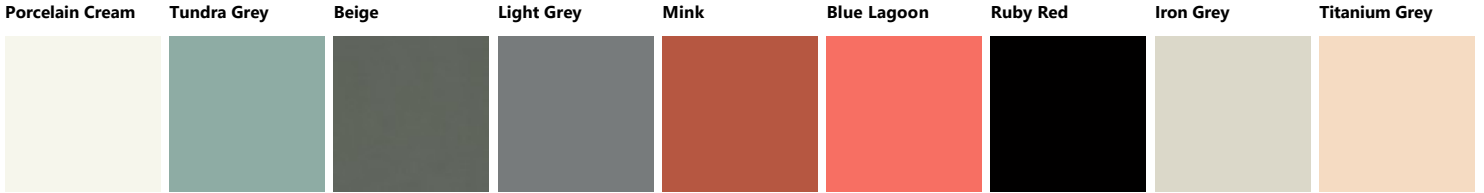

Ruby Red Blue Lagoon Porcelain Cream Iron Grey Slate Black Prestige White Moon Blue Mink Light Grey

Agave Blue Titanium Grey Perlage Heron Grey Dove Grey Rust Mineral Green Teal Green Pas Dosé

Powder Pink Mustard Yellow Coral Red Volcano Grey Morocco Red Cuvée Matera Grey Aloe Green

Polished glass with Alluminium support in White finish

Ruby Red Blue Lagoon Iron Grey Slate Black Porcelain Cream Prestige White Moon Blue Mink Light Grey

Vertical Slit glass with Aluminium structure in White finish

Glossy lacquered

Glossy lacquered Slat

Matt lacquered Slat

Matt lacquered

Matt glass with Alluminium support in White finish

Horizontal Slat glass with Aluminium structure in White finish

Polished glass with Alluminium support in Silver finish

Matt glass with Alluminium support in Silver finish

Fenix

Jaipur Red Kos White Antrim grey

Decorative melamine

Pure White Flint Grey Along Oak Voyage Oak Oxide Steel Pure White Blond Pinstripe Oak Veil Grey Cortina Oak