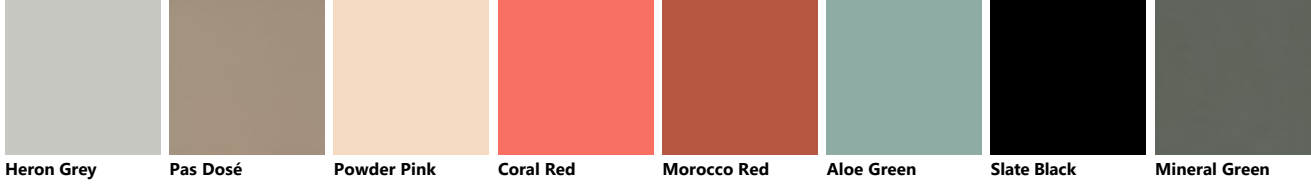

Rust Coral Red Moon Blue Powder Pink Porcelain Cream Tundra Grey Dove Grey Ruby Red Mineral Green

Agave Blue Aloe Green Mustard Yellow Morocco Red Teal Green Matera Grey Iron Grey

Glossy lacquered

Mink Slate Black Prestige White Volcano Grey Coral Red Beige Blue Lagoon Titanium Grey Porcelain Cream

Tundra Grey Heron Grey Rust Moon Blue Powder Pink Light Grey Dove Grey Ruby Red Mineral Green

Agave Blue Aloe Green Mustard Yellow Morocco Red Teal Green Matera Grey Iron Grey

Glossy lacquered Slat

Mink Slate Black Prestige White Volcano Grey Coral Red Beige Blue Lagoon Titanium Grey Porcelain Cream

Graphite Oak Eucalyptus

Matt glass with Alluminium support in Silver finish

Dove Grey Titanium Grey Blue Lagoon Ruby Red Porcelain Cream Prestige White Teal Green Light Grey Moon Blue

Iron Grey Matera Grey Volcano Grey Agave Blue Rust Cuvée Perlage Mink Mustard Yellow

Heron Grey Pas Dosé Powder Pink Coral Red Morocco Red Aloe Green Slate Black Mineral Green

Fenix

Bromine Grey London Grey Comodoro Green Fez Blue Malé White Ephesus Grey Orinoco Cocoa Kos White Antrim grey
Ottawa Beaver Jaipur Red Ingo Black