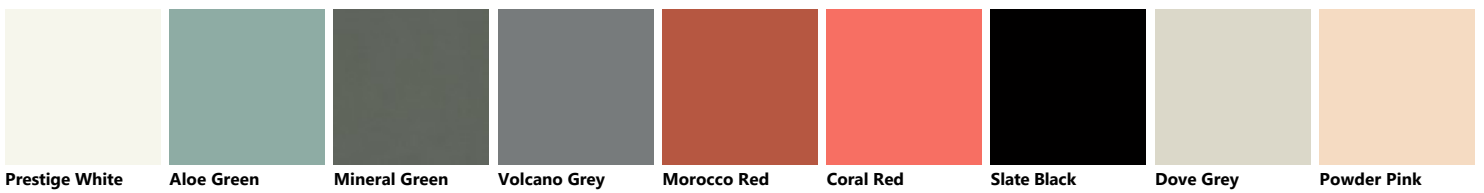

Ruby Red Blue Lagoon Porcelain Cream Iron Grey Slate Black Prestige White Moon Blue Mink Light Grey

Agave Blue Titanium Grey Perlage Heron Grey Dove Grey Rust Mineral Green Teal Green Pas Dosé

Powder Pink Mustard Yellow Coral Red Volcano Grey Morocco Red Cuvée Matera Grey Aloe Green

Polished glass with Alluminium support in White finish

Ruby Red Blue Lagoon Iron Grey Slate Black Porcelain Cream Prestige White Moon Blue Mink Light Grey

Vertical Slit glass with Aluminium structure in White finish

Glossy lacquered

Glossy lacquered Slat

Matt lacquered Slat

Matt lacquered

Matt glass with Alluminium support in White finish

Horizontal Slat glass with Aluminium structure in White finish

Polished glass with Alluminium support in Silver finish

Matt glass with Alluminium support in Silver finish

Fenix

Jaipur Red Kos White Antrim grey

Decorative melamine

Pure White Flint Grey Along Oak Voyage Oak Oxide Steel Pure White Blond Pinstripe Oak Veil Grey Cortina Oak