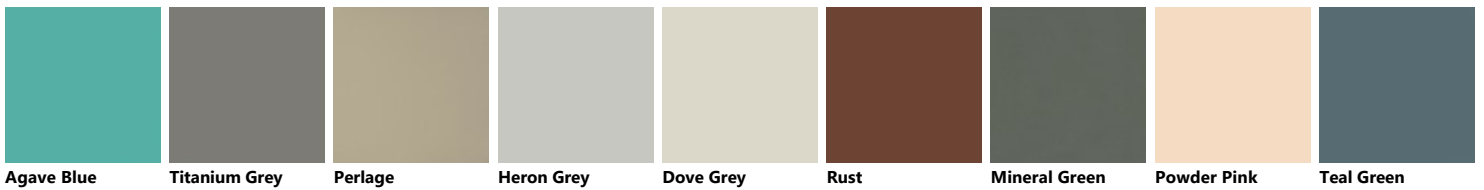

Ruby Red Blue Lagoon Porcelain Cream Iron Grey Slate Black Prestige White Moon Blue Mink Light Grey

Agave Blue Titanium Grey Perlage Heron Grey Dove Grey Rust Mineral Green Teal Green Pas Dosé

Powder Pink Mustard Yellow Coral Red Volcano Grey Morocco Red Cuvée Matera Grey Aloe Green

Polished glass with Alluminium support in White finish

Ruby Red Blue Lagoon Iron Grey Slate Black Porcelain Cream Prestige White Moon Blue Mink Light Grey

Vertical Slit glass with Aluminium structure in White finish

Glossy lacquered

Glossy lacquered Slat

Matt lacquered Slat

Matt lacquered

Matt glass with Alluminium support in White finish

Horizontal Slat glass with Aluminium structure in White finish

Polished glass with Alluminium support in Silver finish

Matt glass with Alluminium support in Silver finish

Fenix

Jaipur Red Kos White Antrim grey

Decorative melamine

Pure White Flint Grey Along Oak Voyage Oak Oxide Steel Pure White Blond Pinstripe Oak Veil Grey Cortina Oak