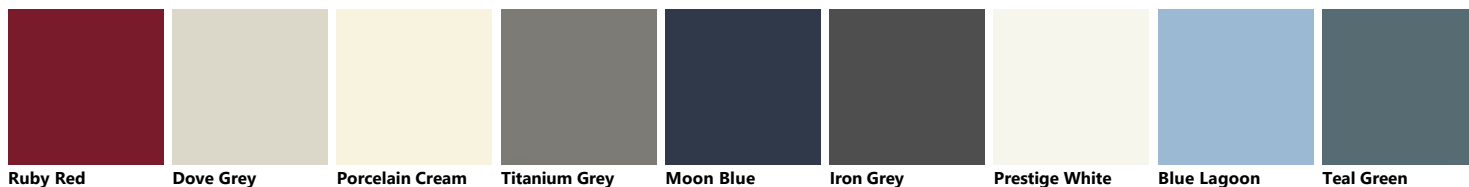

Palette_Colori Libra

Decorative melamine

Metal Effect lacquered

Veneered Slat

Vertical Slat glass with Aluminium structure in Silver finish

Horizontal Slat glass with Aluminium structure in White finish

Matt glass with Alluminium support in Iron Grey finish

Horizontal Slat glass with Aluminium structure in Silver finish

Polished glass with Alluminium support in White finish

Horizontal Slat glass with Aluminium structure in Iron Grey finish

Polished glass with Alluminium support in Iron Grey finish

Mustard Yellow Powder Pink Coral Red Pas Dosé Morocco Red Aloe Green Slate Black Mineral Green

Vertical Slat glass with Aluminium structure in White finish

Ruby Red Porcelain Cream Blue Lagoon Dove Grey Iron Grey Prestige White Teal Green Titanium Grey Moon Blue

Vertical Slat glass with Aluminium structure in Iron Grey finish

Porcelain Cream Dove Grey Ruby Red Prestige White Teal Green Titanium Grey Moon Blue Iron Grey Blue Lagoon
Agave Blue Matera Grey Rust Cuvée Volcano Grey Mink Perlage Light Grey Mustard Yellow
Heron Grey Coral Red Pas Dosé Powder Pink Morocco Red Aloe Green Slate Black Mineral Green