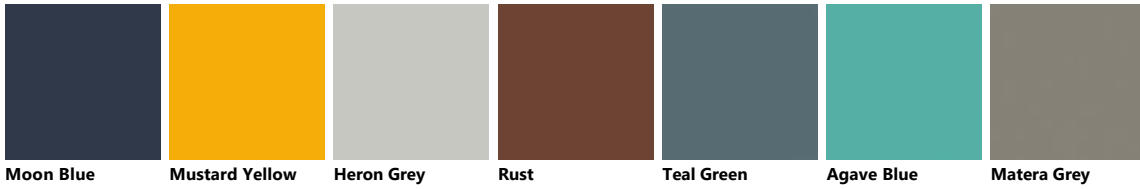

Ruby Red Blue Lagoon Porcelain Cream Iron Grey Slate Black Prestige White Moon Blue Mink Light Grey

Agave Blue Titanium Grey Perlage Heron Grey Dove Grey Rust Mineral Green Teal Green Pas Dosé

Powder Pink Mustard Yellow Coral Red Volcano Grey Morocco Red Cuvée Matera Grey Aloe Green

Polished glass with Alluminium support in White finish

Ruby Red Blue Lagoon Iron Grey Slate Black Porcelain Cream Prestige White Moon Blue Mink Light Grey

Vertical Slit glass with Aluminium structure in White finish

Glossy lacquered

Glossy lacquered Slat

Matt lacquered Slat

Matt lacquered

Matt glass with Alluminium support in White finish

Horizontal Slat glass with Aluminium structure in White finish

Polished glass with Alluminium support in Silver finish

Matt glass with Alluminium support in Silver finish

Fenix

Jaipur Red Kos White Antrim grey

Decorative melamine

Pure White Flint Grey Along Oak Voyage Oak Oxide Steel Pure White Blond Pinstripe Oak Veil Grey Cortina Oak