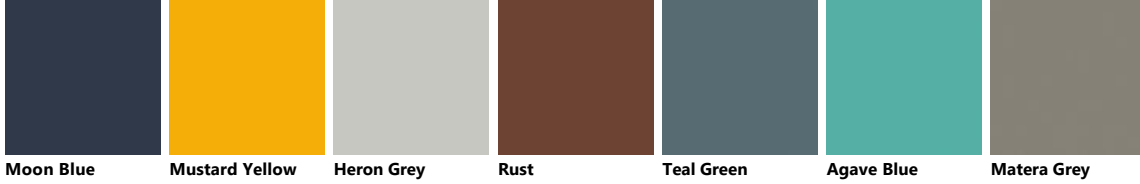

Agave Blue Heron Grey Perlage Titanium Grey Dove Grey Rust Mineral Green Teal Green Pas Dosé

Powder Pink Mustard Yellow Coral Red Volcano Grey Cuvée Morocco Red Aloe Green Matera Grey

Horizontal Slat glass with Aluminium structure in Iron Grey finish

Ruby Red Blue Lagoon Porcelain Cream Iron Grey Slate Black Prestige White Moon Blue Mink Light Grey

Agave Blue Titanium Grey Perlage Heron Grey Dove Grey Rust Mineral Green Teal Green Pas Dosé

Powder Pink Mustard Yellow Coral Red Volcano Grey Morocco Red Cuvée Matera Grey Aloe Green

Polished glass with Alluminium support in White finish

Ruby Red Blue Lagoon Iron Grey Slate Black Porcelain Cream Prestige White Moon Blue Mink Light Grey

Vertical Slit glass with Aluminium structure in White finish

Glossy lacquered

Glossy lacquered Slat

Matt lacquered Slat

Matt lacquered

Matt glass with Alluminium support in White finish

Horizontal Slat glass with Aluminium structure in White finish

Polished glass with Alluminium support in Silver finish