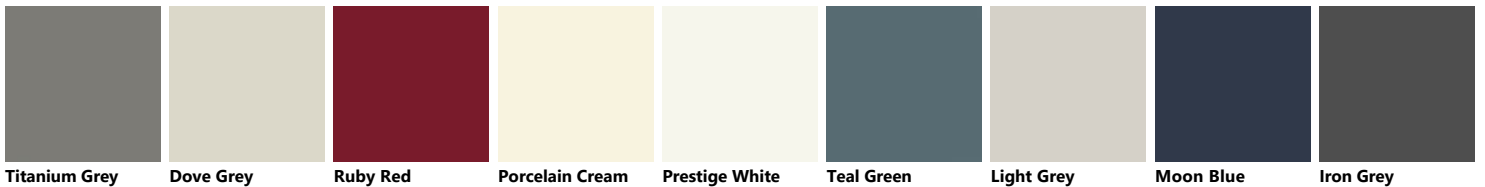

Matt glass with Alluminium support in White finish

Titanium Grey Dove Grey Ruby Red Porcelain Cream Prestige White Teal Green Light Grey Moon Blue Iron Grey