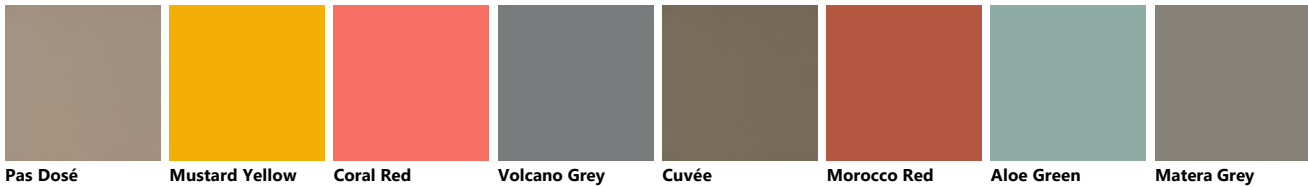

Ruby Red Blue Lagoon Porcelain Cream Iron Grey Slate Black Prestige White Moon Blue Mink Light Grey

Agave Blue Titanium Grey Perlage Heron Grey Dove Grey Rust Mineral Green Teal Green Pas Dosé

Powder Pink Mustard Yellow Coral Red Volcano Grey Morocco Red Cuvée Matera Grey Aloe Green

Polished glass with Alluminium support in White finish

Ruby Red Blue Lagoon Iron Grey Slate Black Porcelain Cream Prestige White Moon Blue Mink Light Grey

Vertical Slit glass with Aluminium structure in White finish

Glossy lacquered

Glossy lacquered Slat

Matt lacquered Slat

Matt lacquered

Matt glass with Alluminium support in White finish

Horizontal Slat glass with Aluminium structure in White finish

Polished glass with Alluminium support in Silver finish

Matt glass with Alluminium support in Silver finish

Fenix

Jaipur Red Kos White Antrim grey

Decorative melamine

Pure White Flint Grey Along Oak Voyage Oak Oxide Steel Pure White Blond Pinstripe Oak Veil Grey Cortina Oak